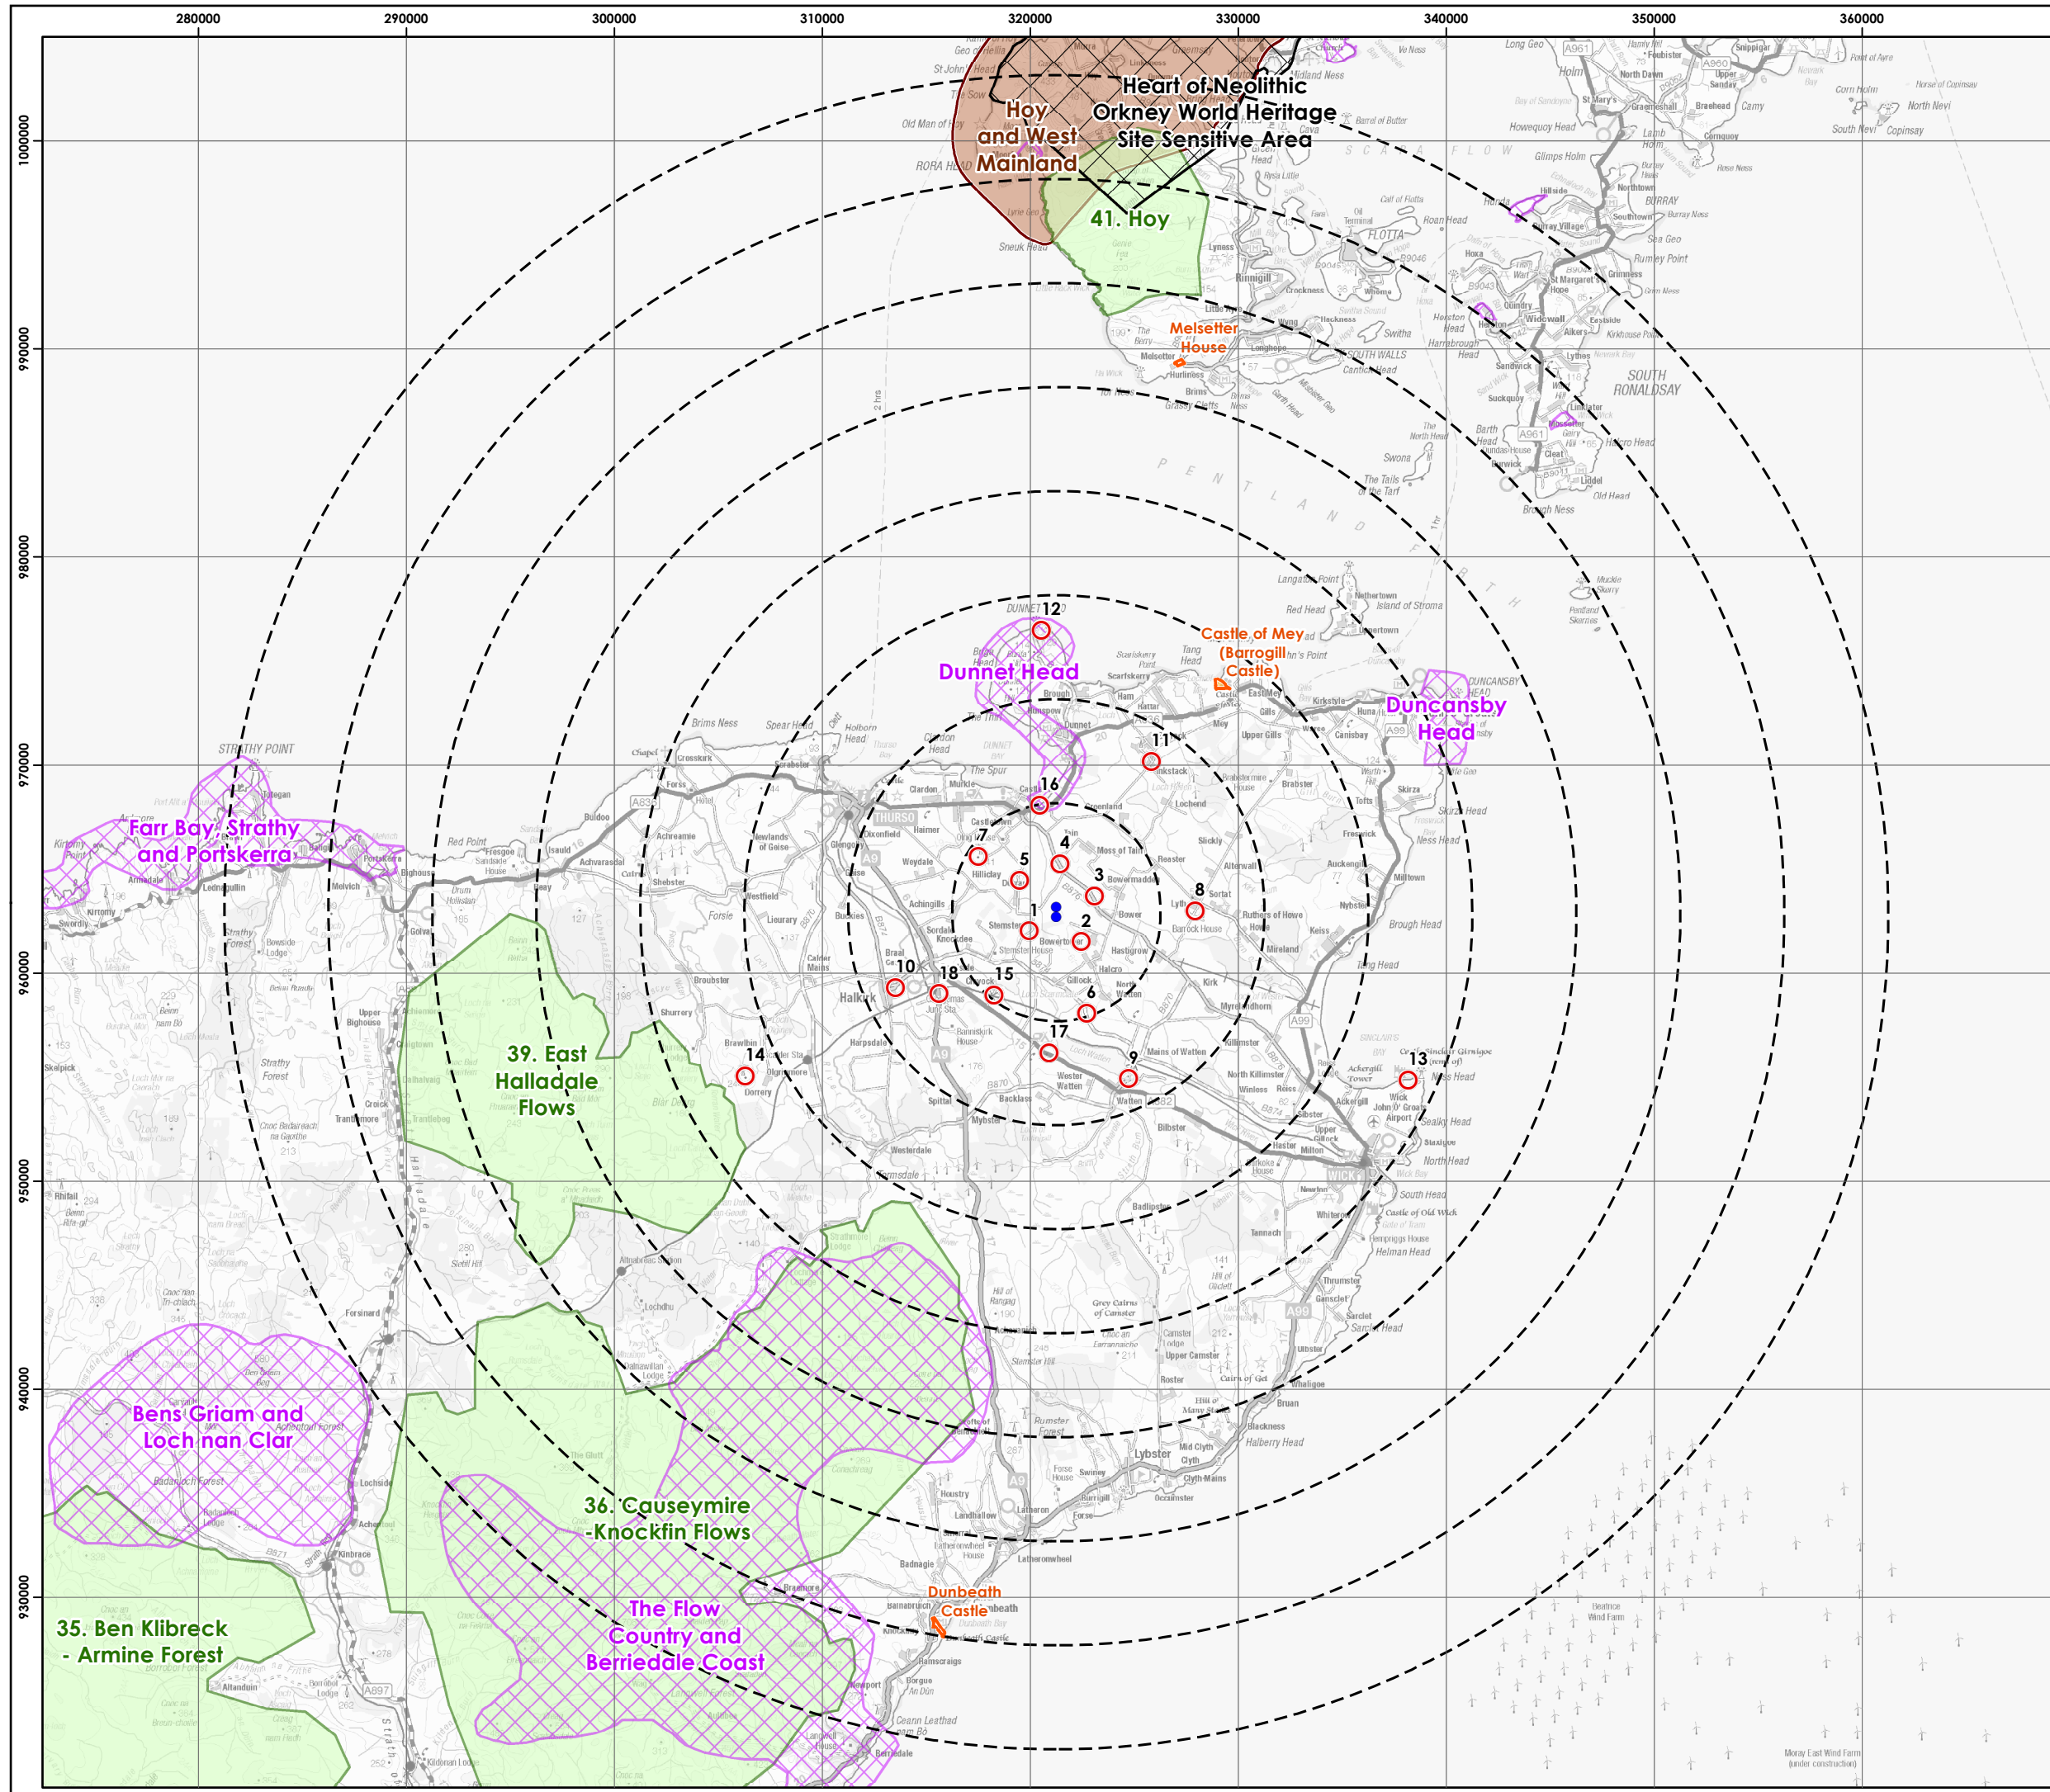

Swarclett Wind Farm

Figure 5-1-2a
Landscape Designations and Wild Land

Key

- Turbine location
- Viewpoint location
- 5 km turbine radii to 40km
- Garden or Designed Landscape
- Local Landscape Area
- World Heritage Site
- Wild Land Area
- National Scenic Area

0 2.5 5 10
Kilometres

Scale @ A3:
1:300,000

© Crown copyright 2023. All rights reserved.
Ordnance survey licence number 100031673.