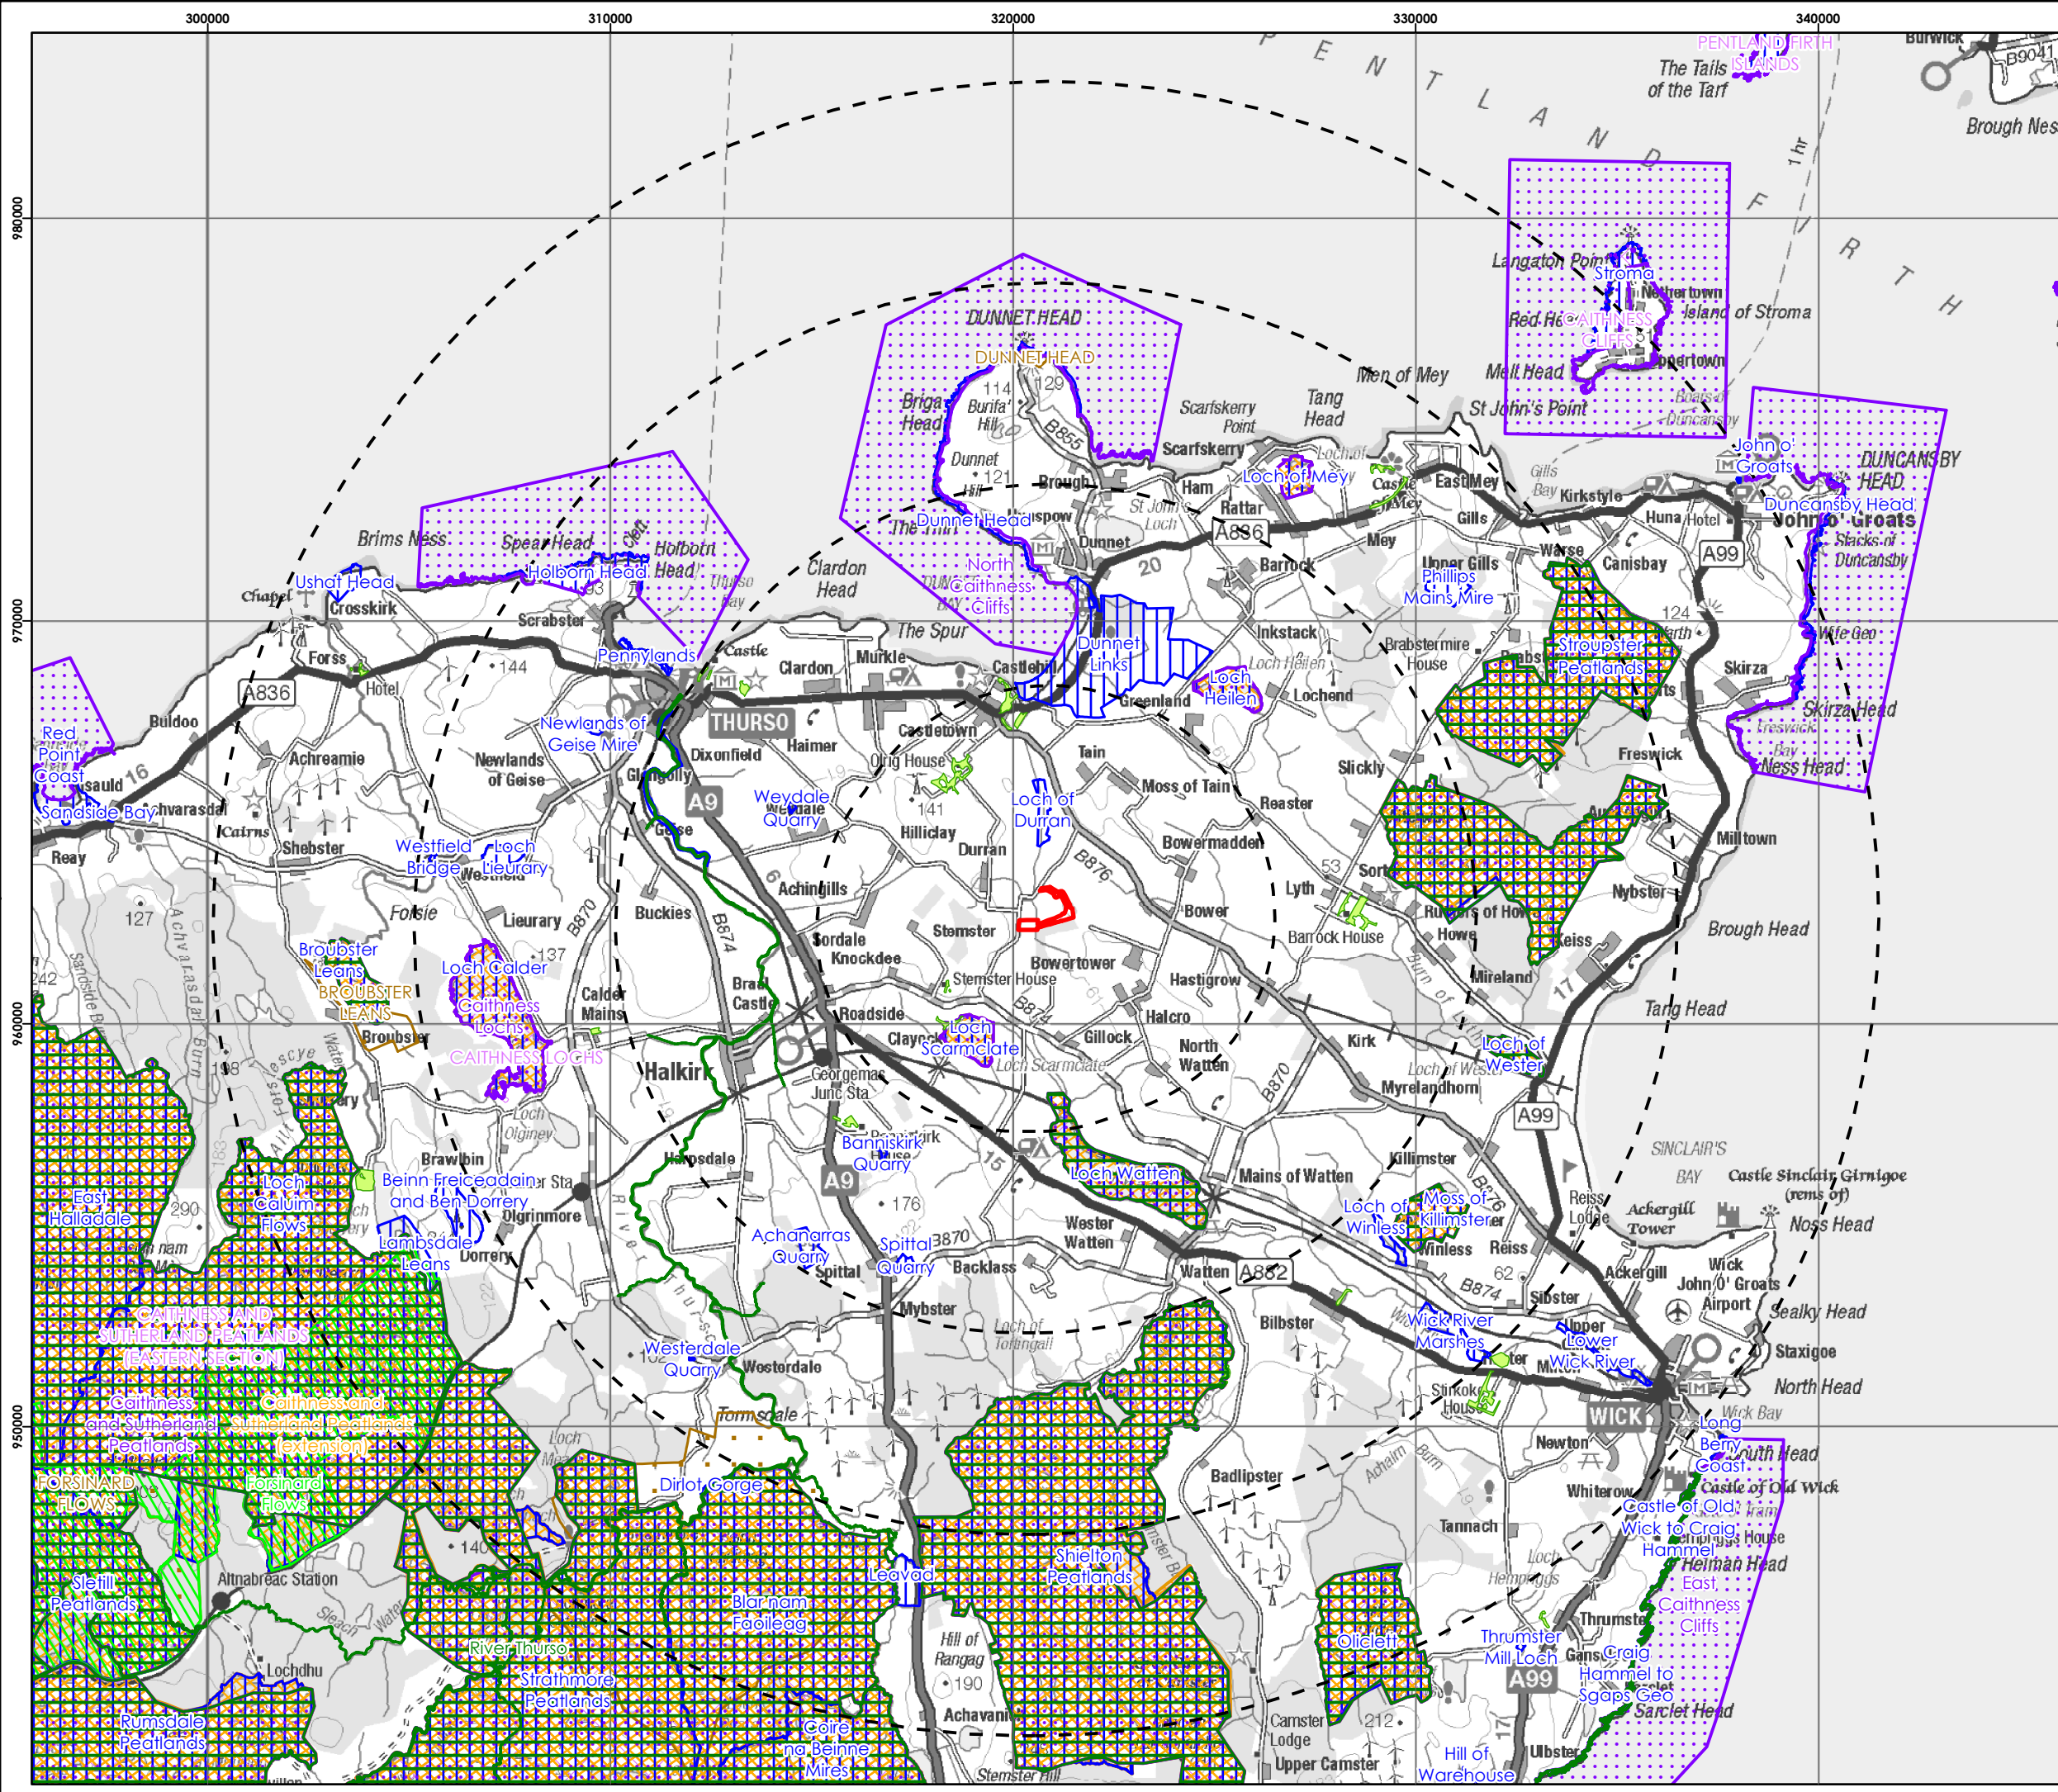

Swarclett Wind Farm

wind2

Figure 6-1-1
Environmental Designations

- Key**
-  Site boundary
 -  5km buffers to 20km
 -  Special Area of Conservation
 -  Ancient Woodland Inventory
 -  Special Protection Area
 -  National Nature Reserve
 -  Site of Special Scientific Interest
 -  RSPB Reserve
 -  RAMSAR
 -  RSPB Important Bird Areas

atmos
CONSULTING

0 2.5 5 10
Kilometres

Scale @ A3:
1:155,000

© Crown copyright 2023. All rights reserved.
Ordnance survey licence number 100031673.

02/10/2023

40422/EC/015c

Drawn by: AF Checked by: TH Approved by: JW