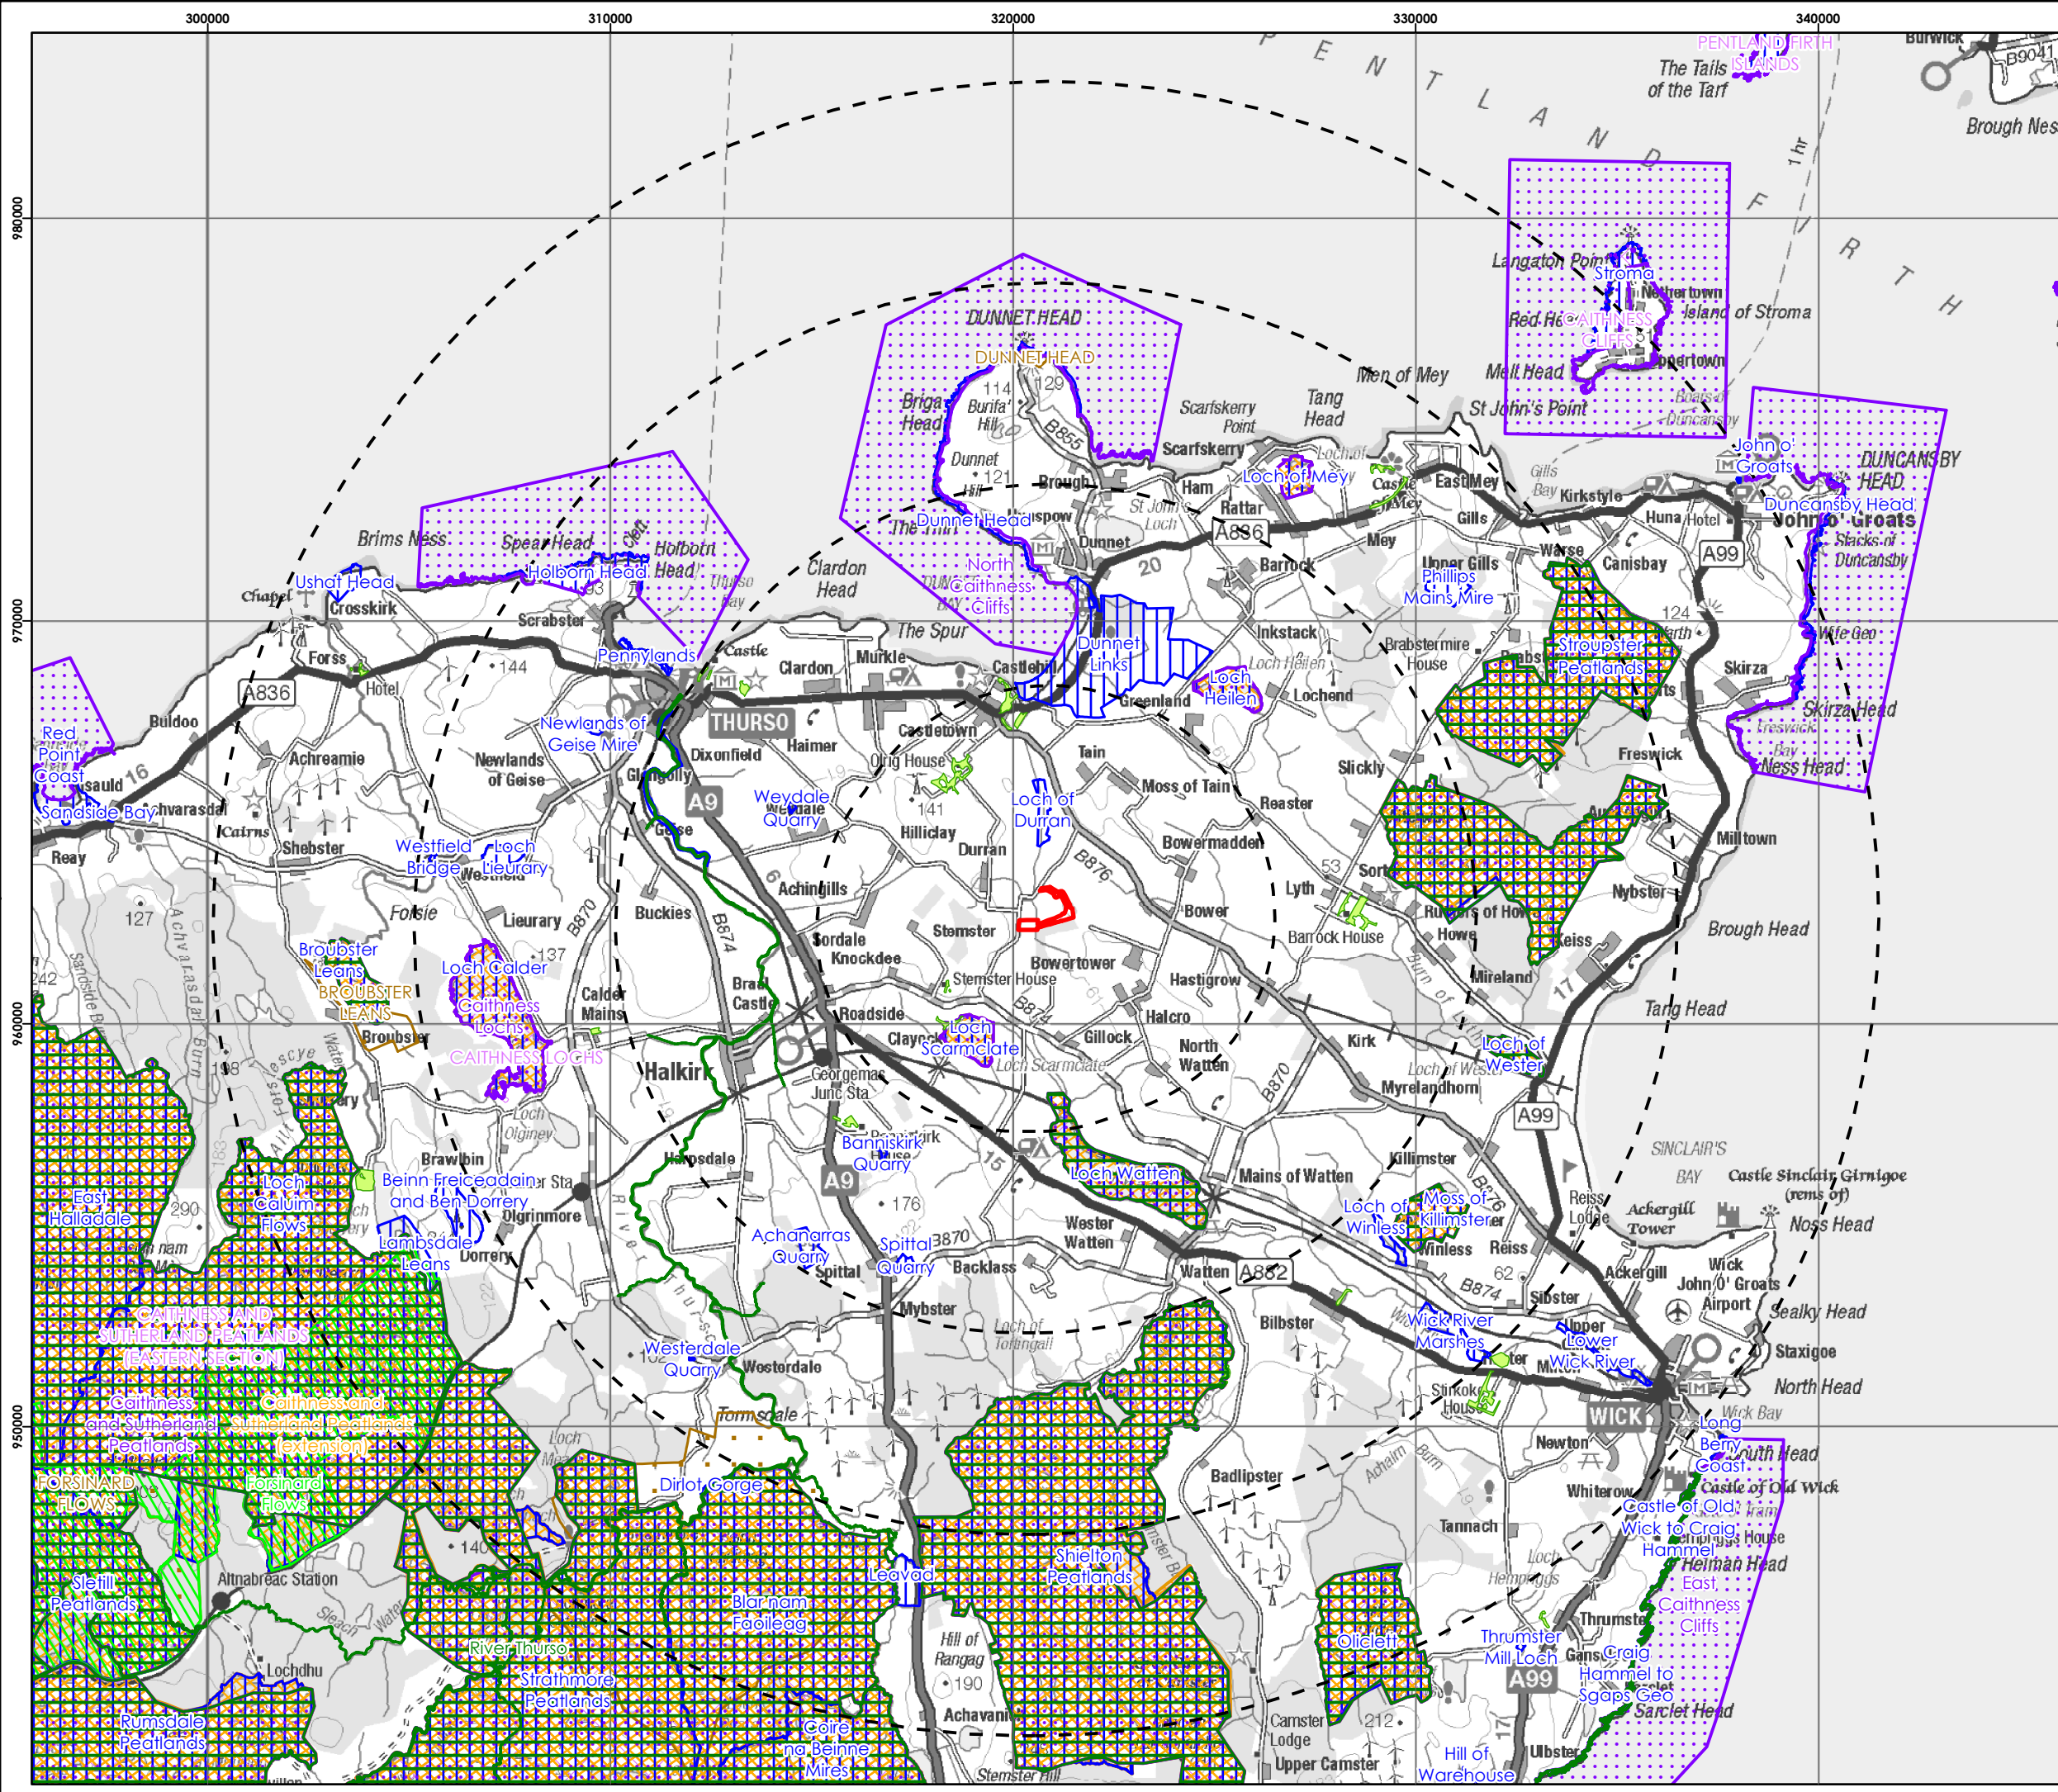

Swarclett Wind Farm

wind2

Figure 6-3-1
Environmental Designations

- Key
-  Site boundary
 -  5km buffers to 20km
 -  Special Area of Conservation
 -  Ancient Woodland Inventory
 -  Special Protection Area
 -  National Nature Reserve
 -  Site of Special Scientific Interest
 -  RSPB Reserve
 -  RAMSAR
 -  RSPB Important Bird Areas

atmos
CONSULTING

0 2.5 5 10
Kilometres

Scale @ A3:
1:155,000

© Crown copyright 2023. All rights reserved.
Ordnance survey licence number 100031673.