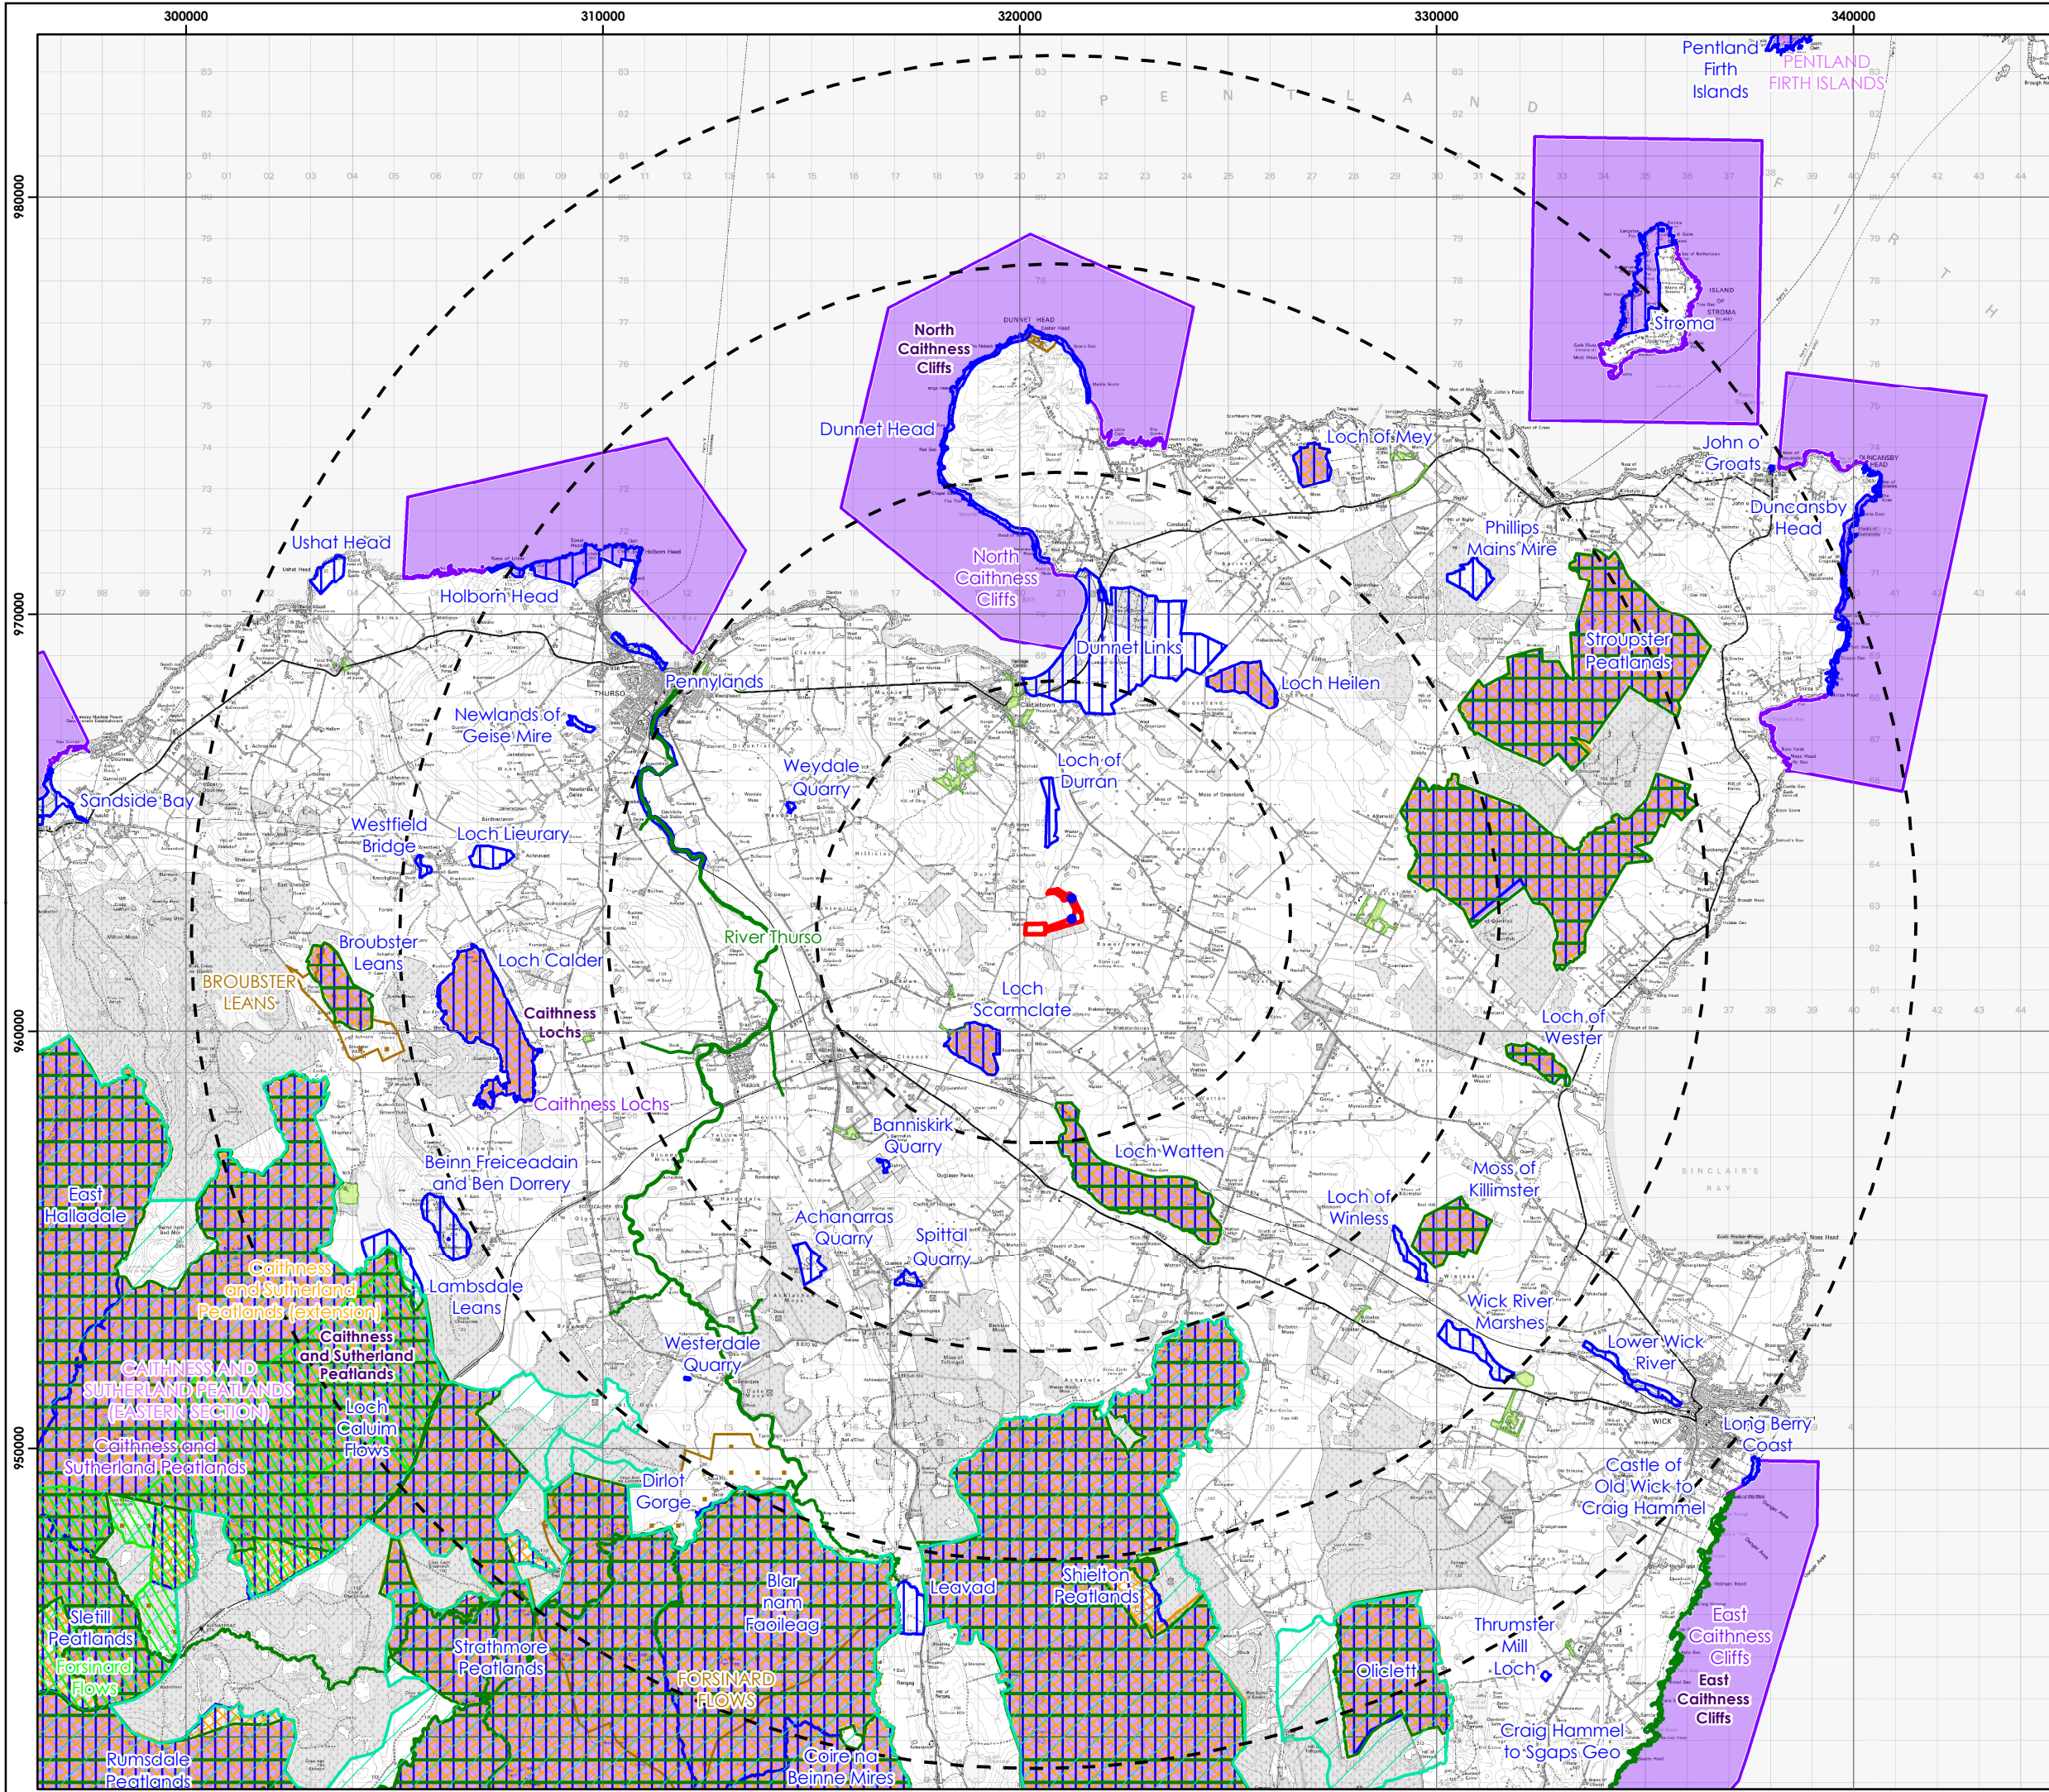

Swarclett Wind Farm

Figure 7-1-1
Environmental Designations within 20km

Key

-  Site boundary
-  Proposed turbine
-  5km site buffers to 20km
-  Special Area of Conservation
-  Ancient Woodland Inventory
-  National Nature Reserve
-  Site of Special Scientific Interest
-  RSPB Reserve
-  Ramsar
-  RSPB Important Bird Areas
-  Special Protection Area
-  Candidate Flow Country World Heritage Site

Scale @ A3:
1:150,000

© Crown copyright 2023. All rights reserved.
Ordnance survey licence number 100031673.