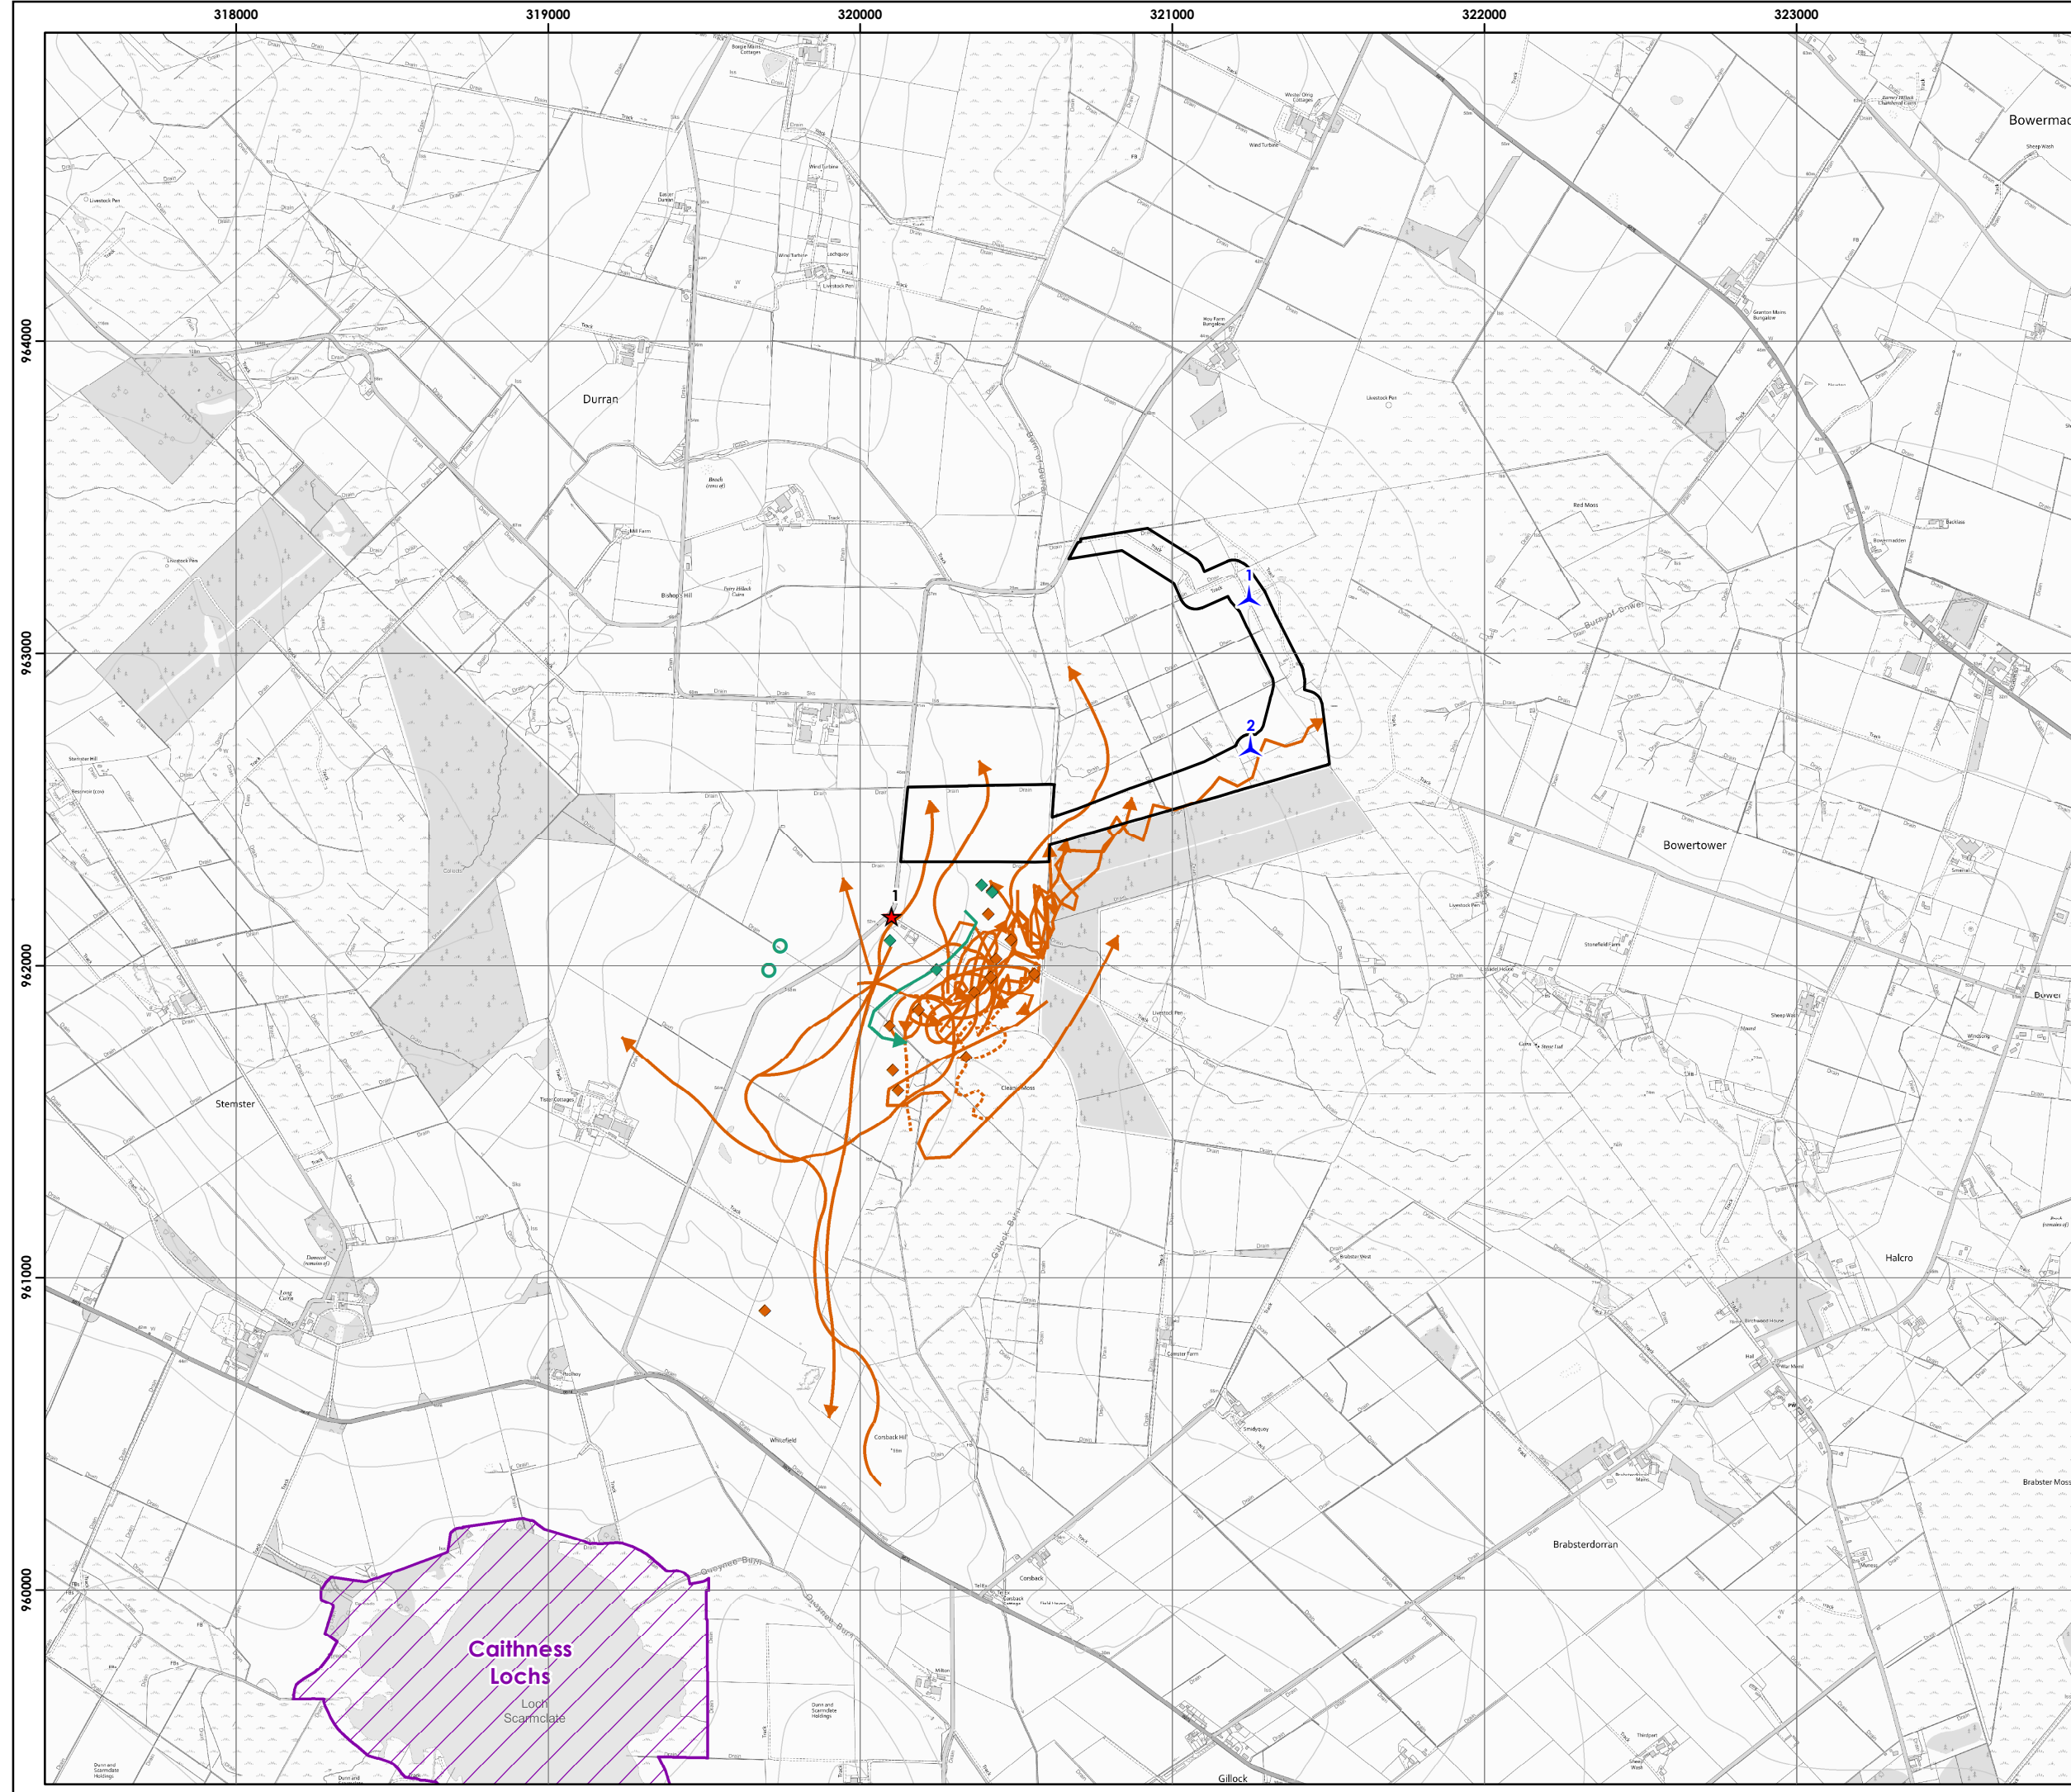

# Swarclett Wind Farm

Figure 7-1-12  
VP Flight Activity  
Curlew & Lapwing  
September 2019 - August 2020

### Key

- Site boundary
- Proposed Turbine
- Vantage Point
- Special Protection Area
- Target species registrations
- Curlew
- Lapwing
- Height Band
- Below 15m height
- 15 - 160m height
- Above 160m height
- Height Band
- On ground
- Heard only

Scale @ A3:  
1:20,000

© Crown copyright 2024. All rights reserved.  
Ordnance survey licence number 10031673.