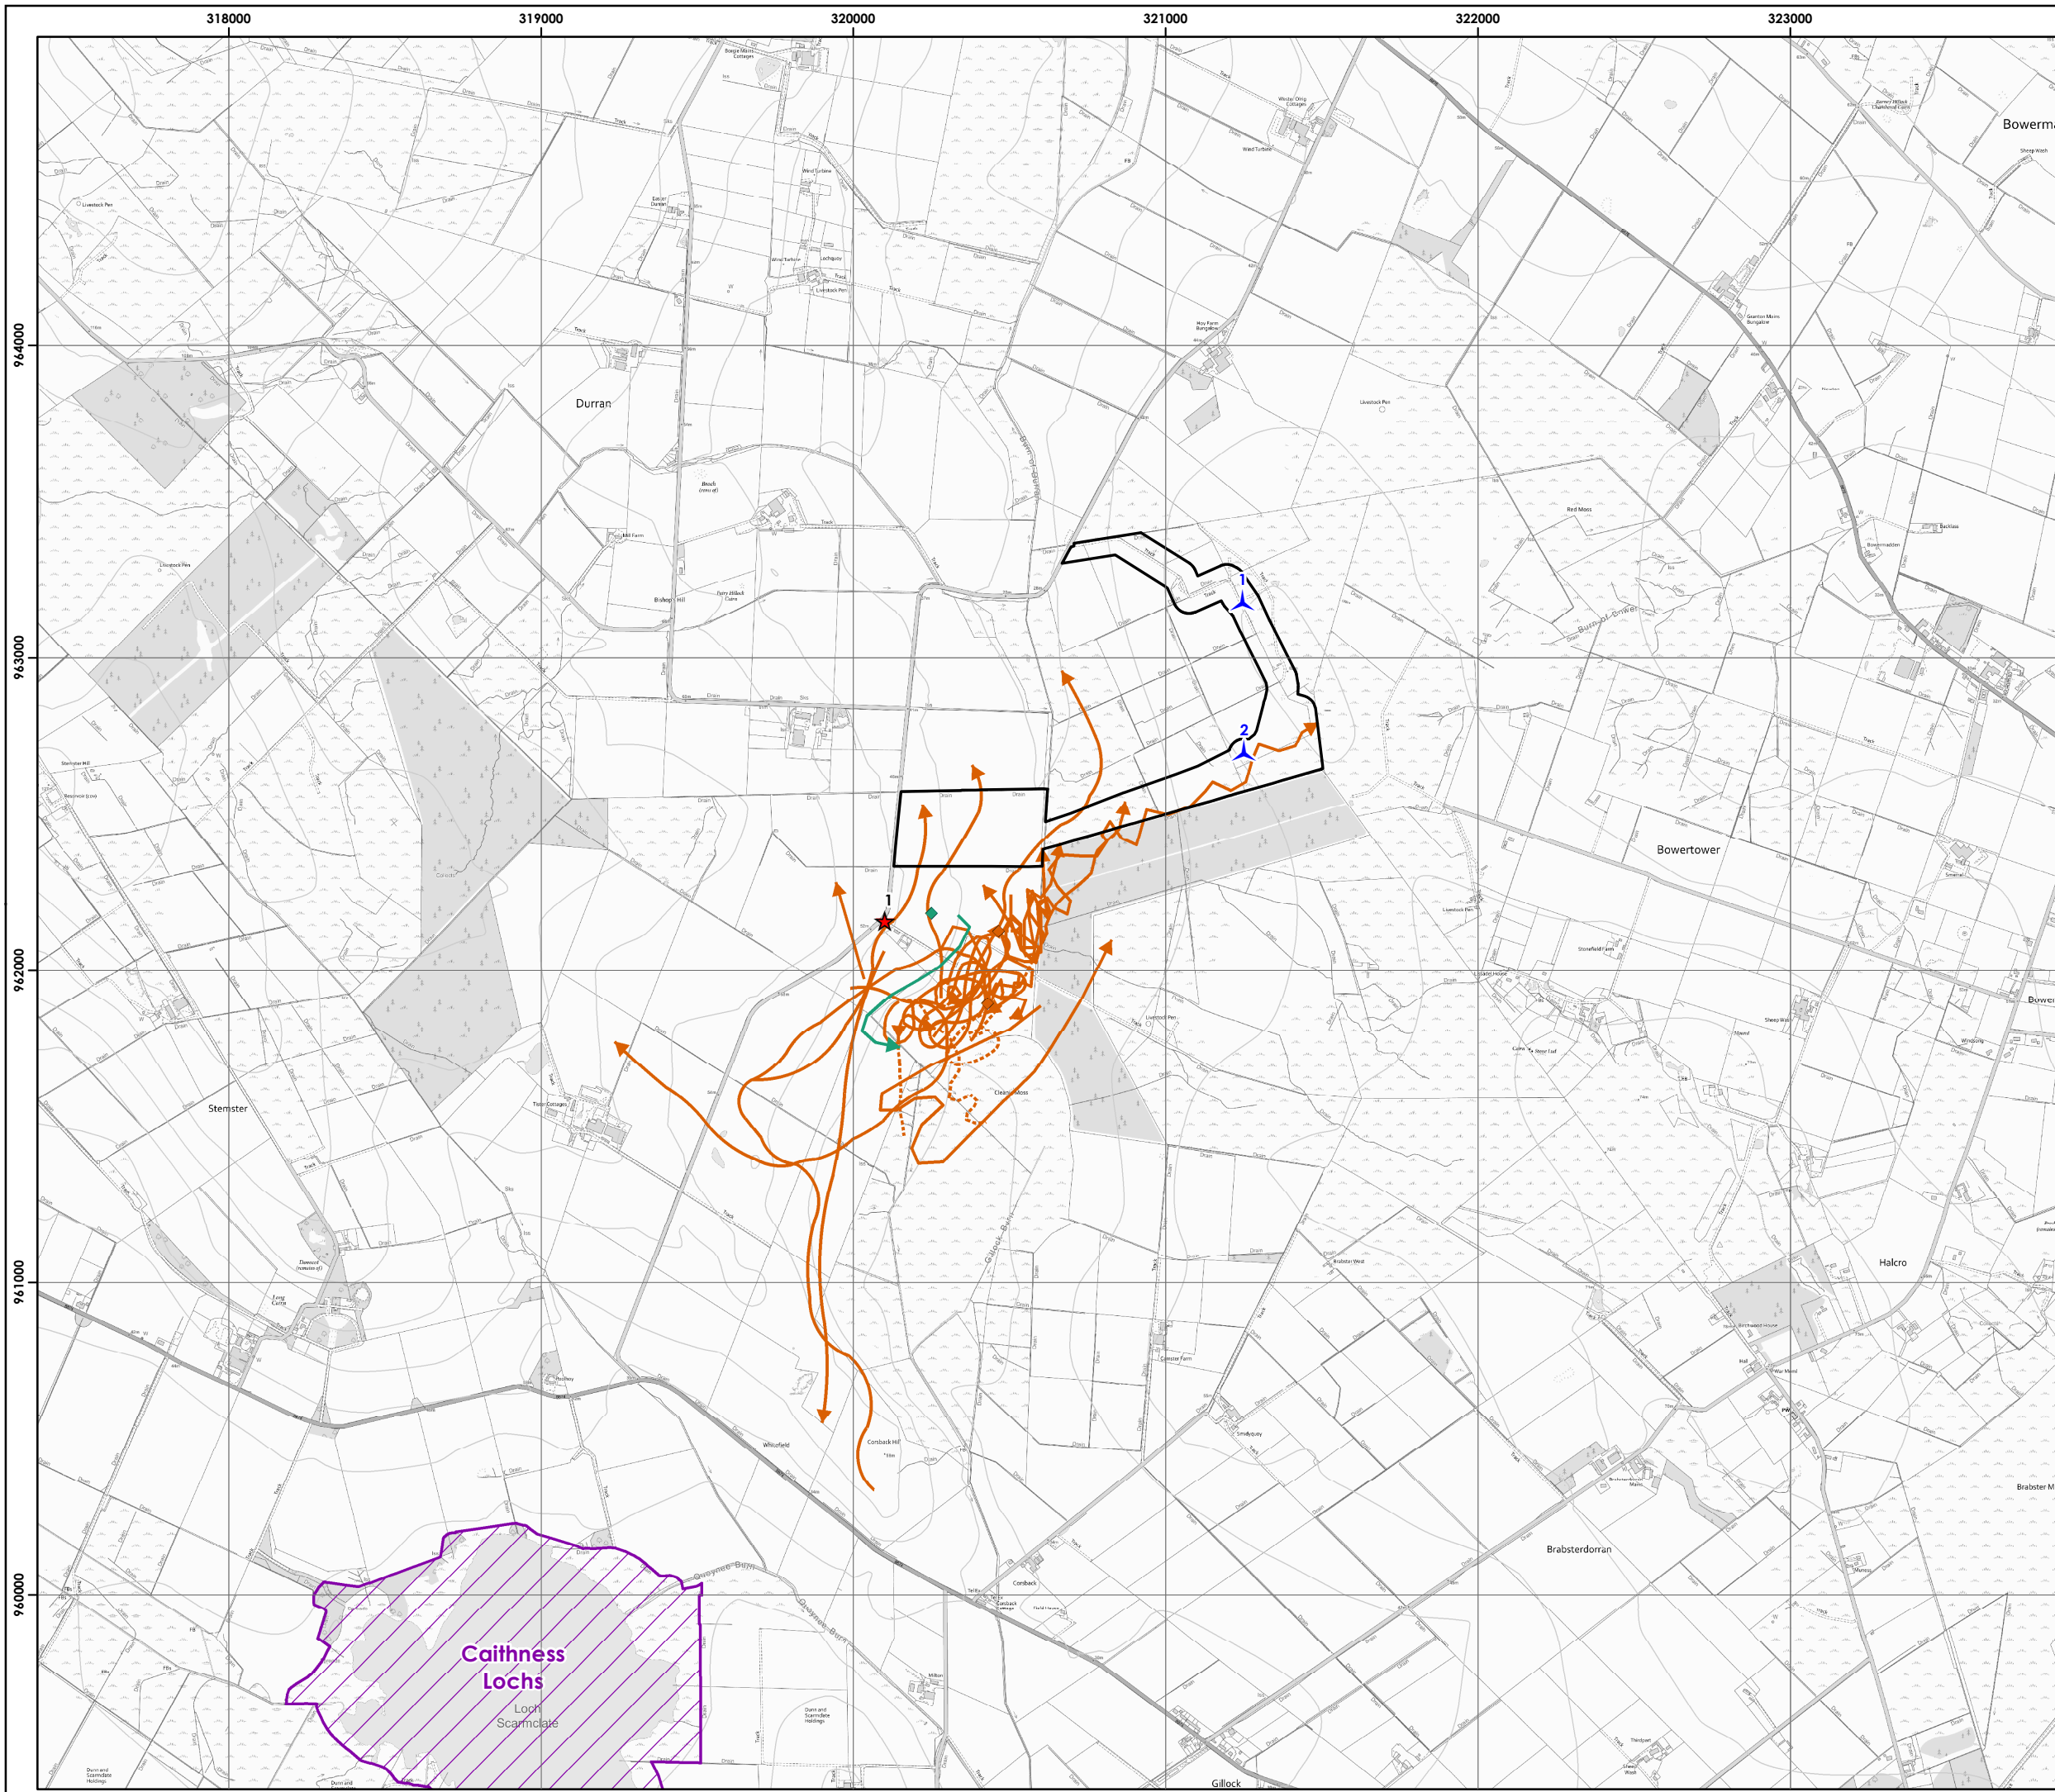

# Swarclett Wind Farm

Figure 7-1-13  
VP Flight Activity  
Curlew & Lapwing  
September 2020 - May 2021

### Key

- Site boundary
- Proposed Turbine
- Vantage Point
- Special Protection Area
- Target species registrations
- Curlew
- Lapwing
- Height Band
- Below 15m height
- 15 - 160m height
- Above 160m height
- Height Band
- On ground
- Heard only

Scale @ A3:  
1:20,000

© Crown copyright 2024. All rights reserved.  
Ordnance survey licence number 10031673.