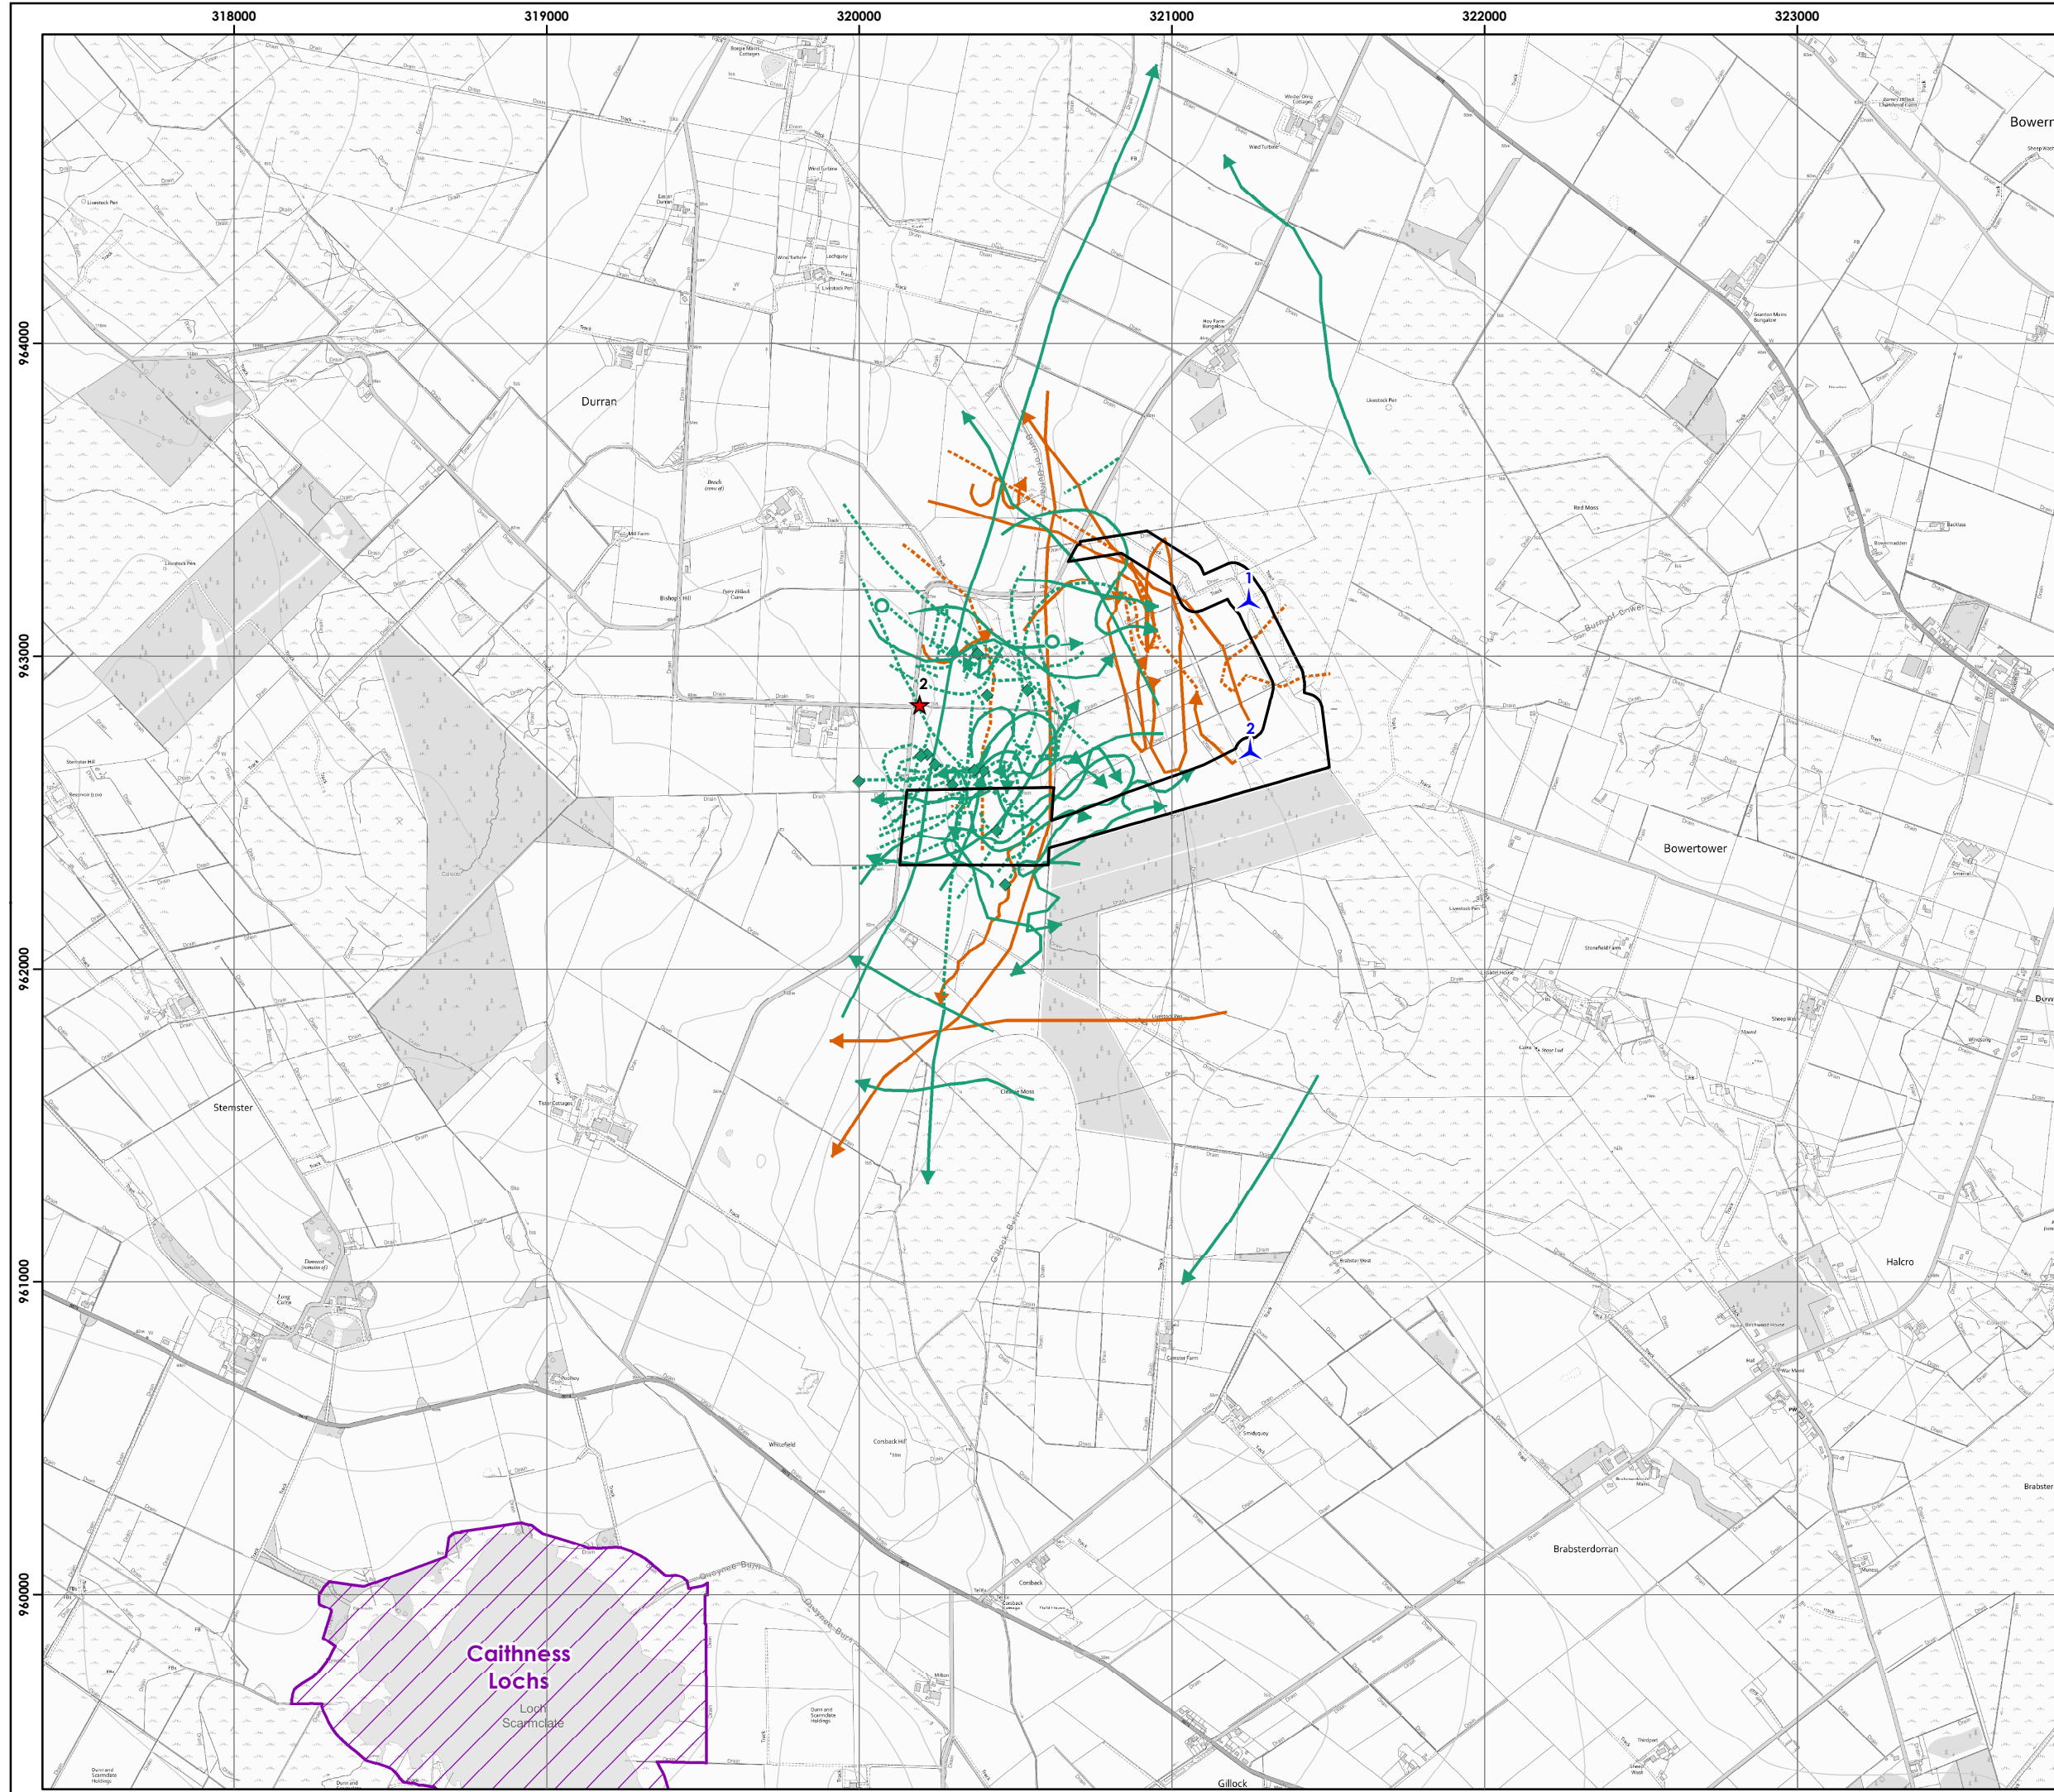

# Swarclett Wind Farm

Figure 7-1-14  
VP Flight Activity  
Curlew and Lapwing  
March 2023 - August 2023

### Key

- Site boundary
  - Proposed Turbine
  - Vantage Point
  - Special Protection Area
- Target species registrations

- Curlew
- Lapwing

### Height Band

- Below 15m height
- 15 - 160m height
- Above 160m height

### Height Band

- On ground
- Heard only

Scale @ A3:  
1:20,000

© Crown copyright 2024. All rights reserved.  
Ordnance survey licence number 10031673.