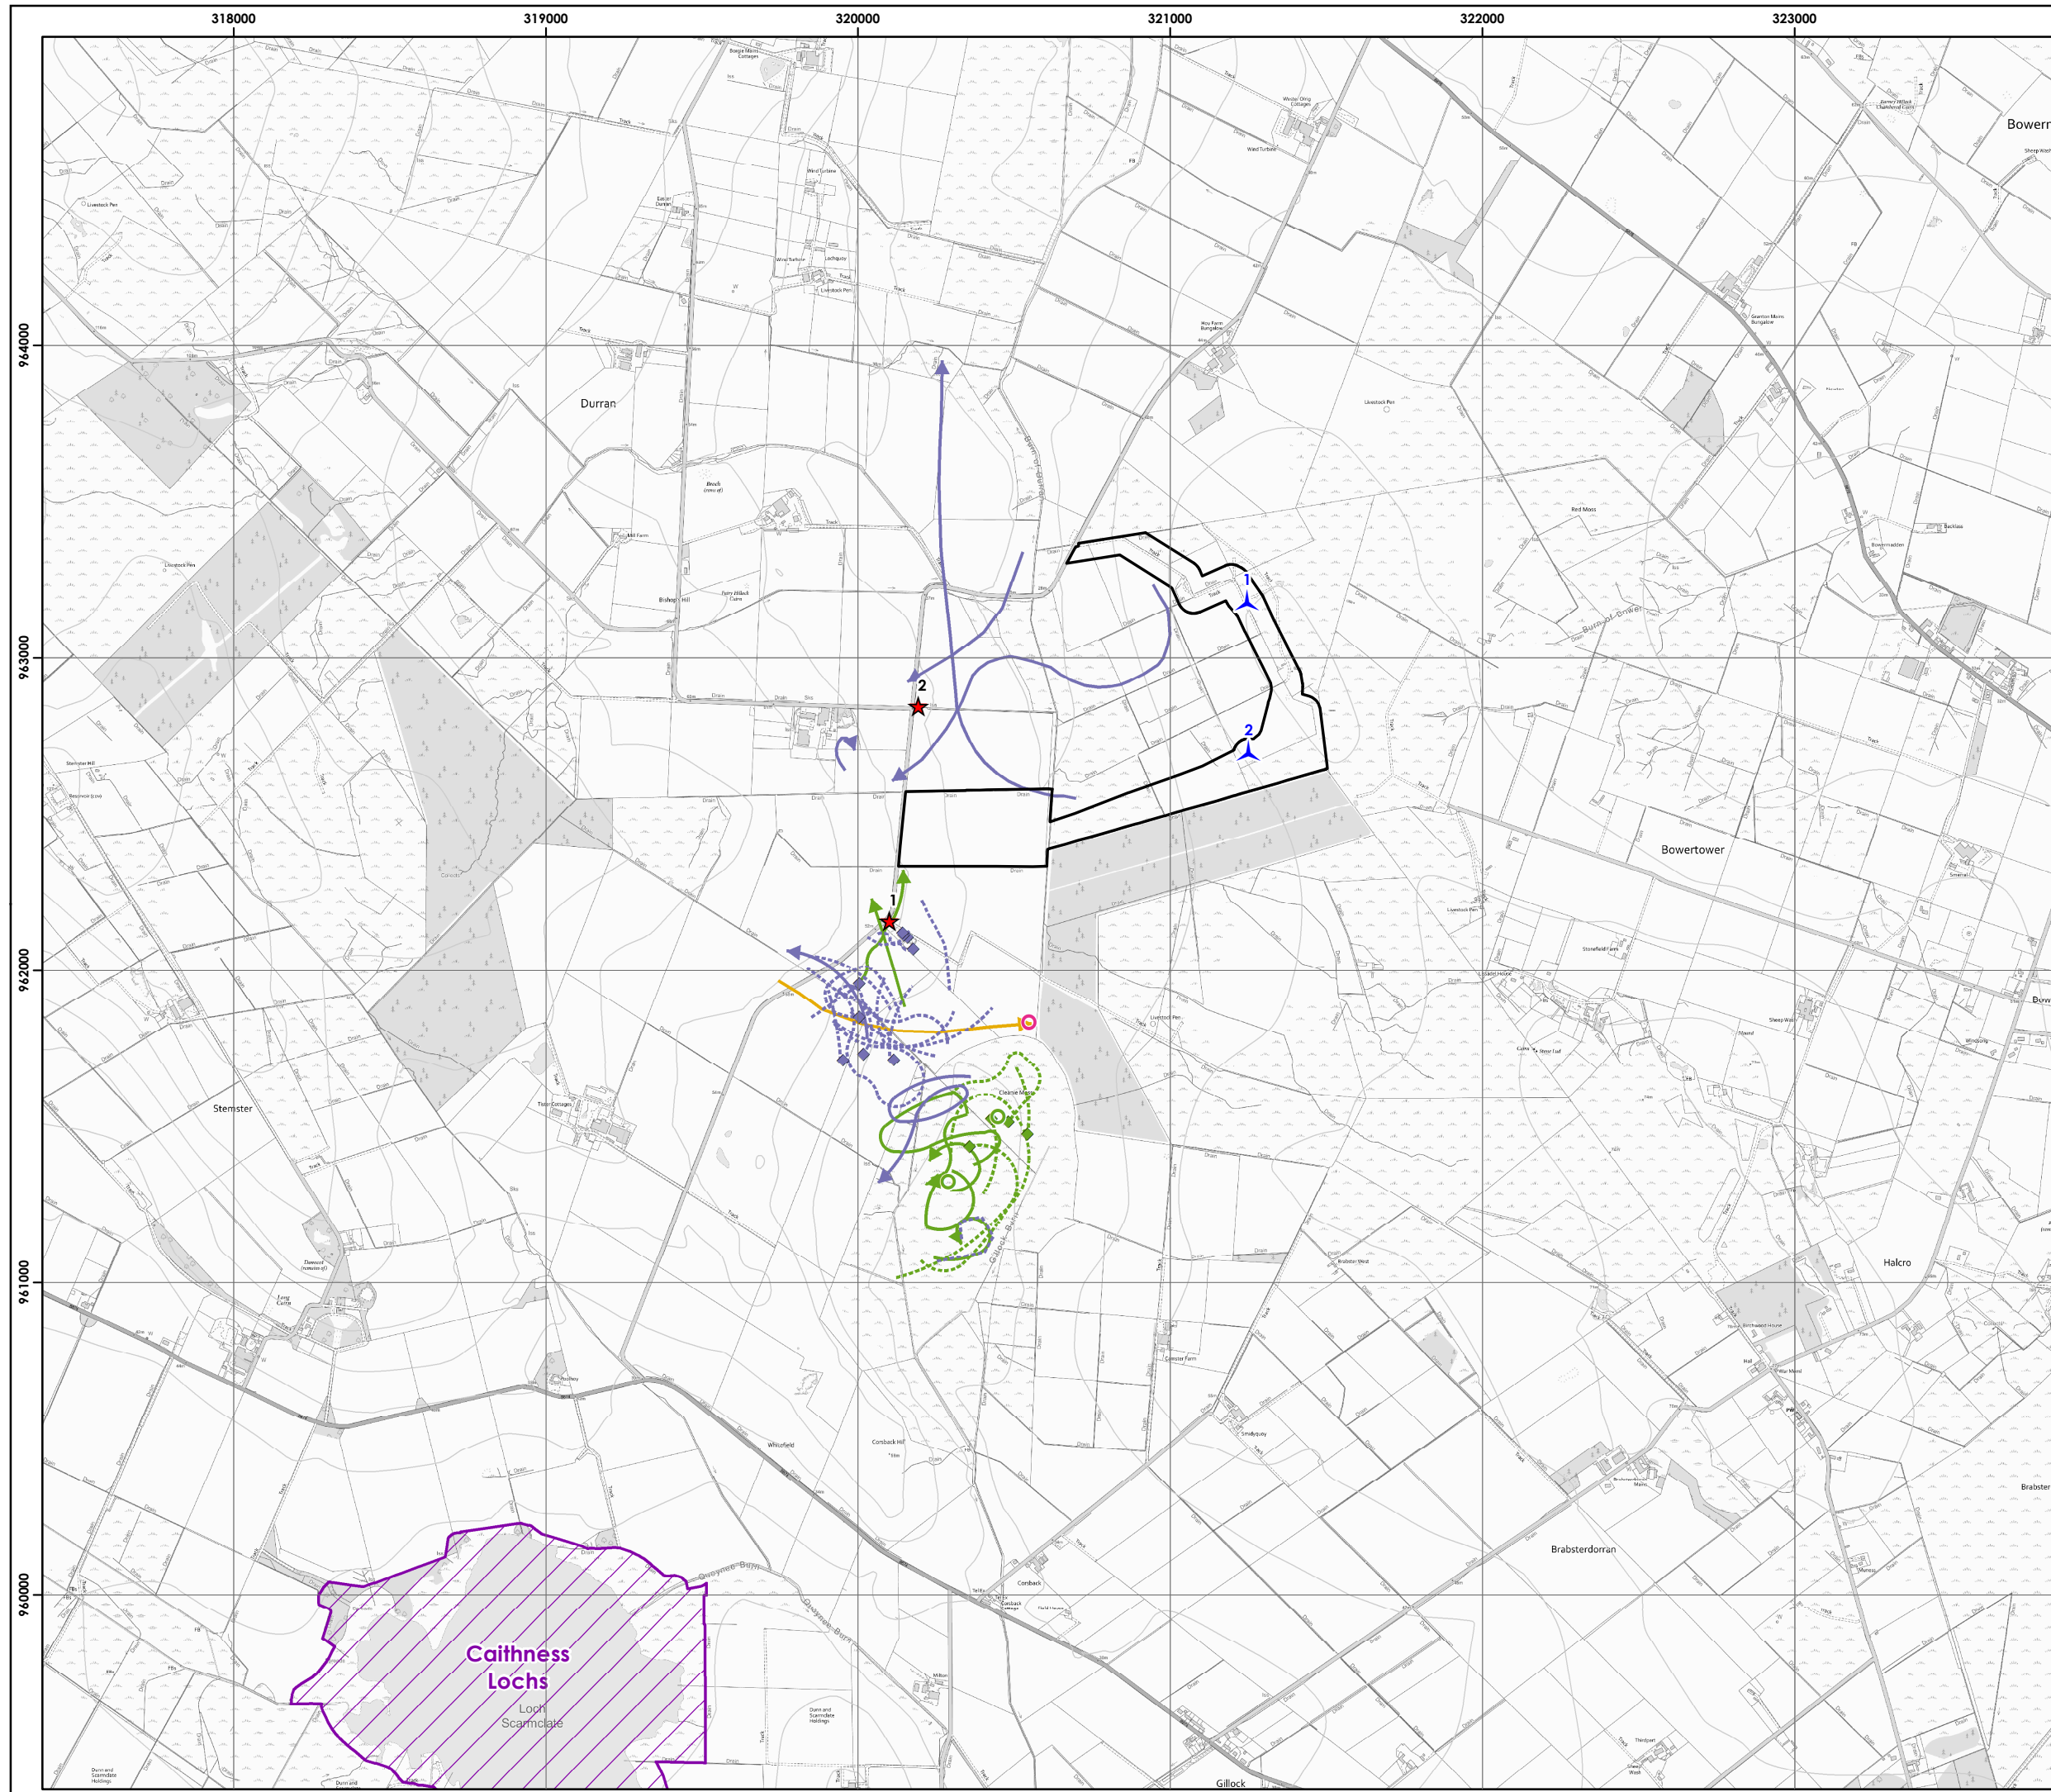

Swarclett Wind Farm

Figure 7-1-15
VP Flight Activity
Other waders
September 2019 - August 2023

Key

- Site boundary
- Proposed Turbine
- Vantage Point
- Special Protection Area
- Target species registrations**
- Oystercatcher
- Redshank
- Snipe
- Whimbrel
- Height Band**
- Below 15m height
- 15 - 160m height
- Above 160m height
- Height Band**
- On ground
- Heard only

Scale @ A3:
1:20,000

© Crown copyright 2024. All rights reserved.
Ordnance survey licence number 10031673.