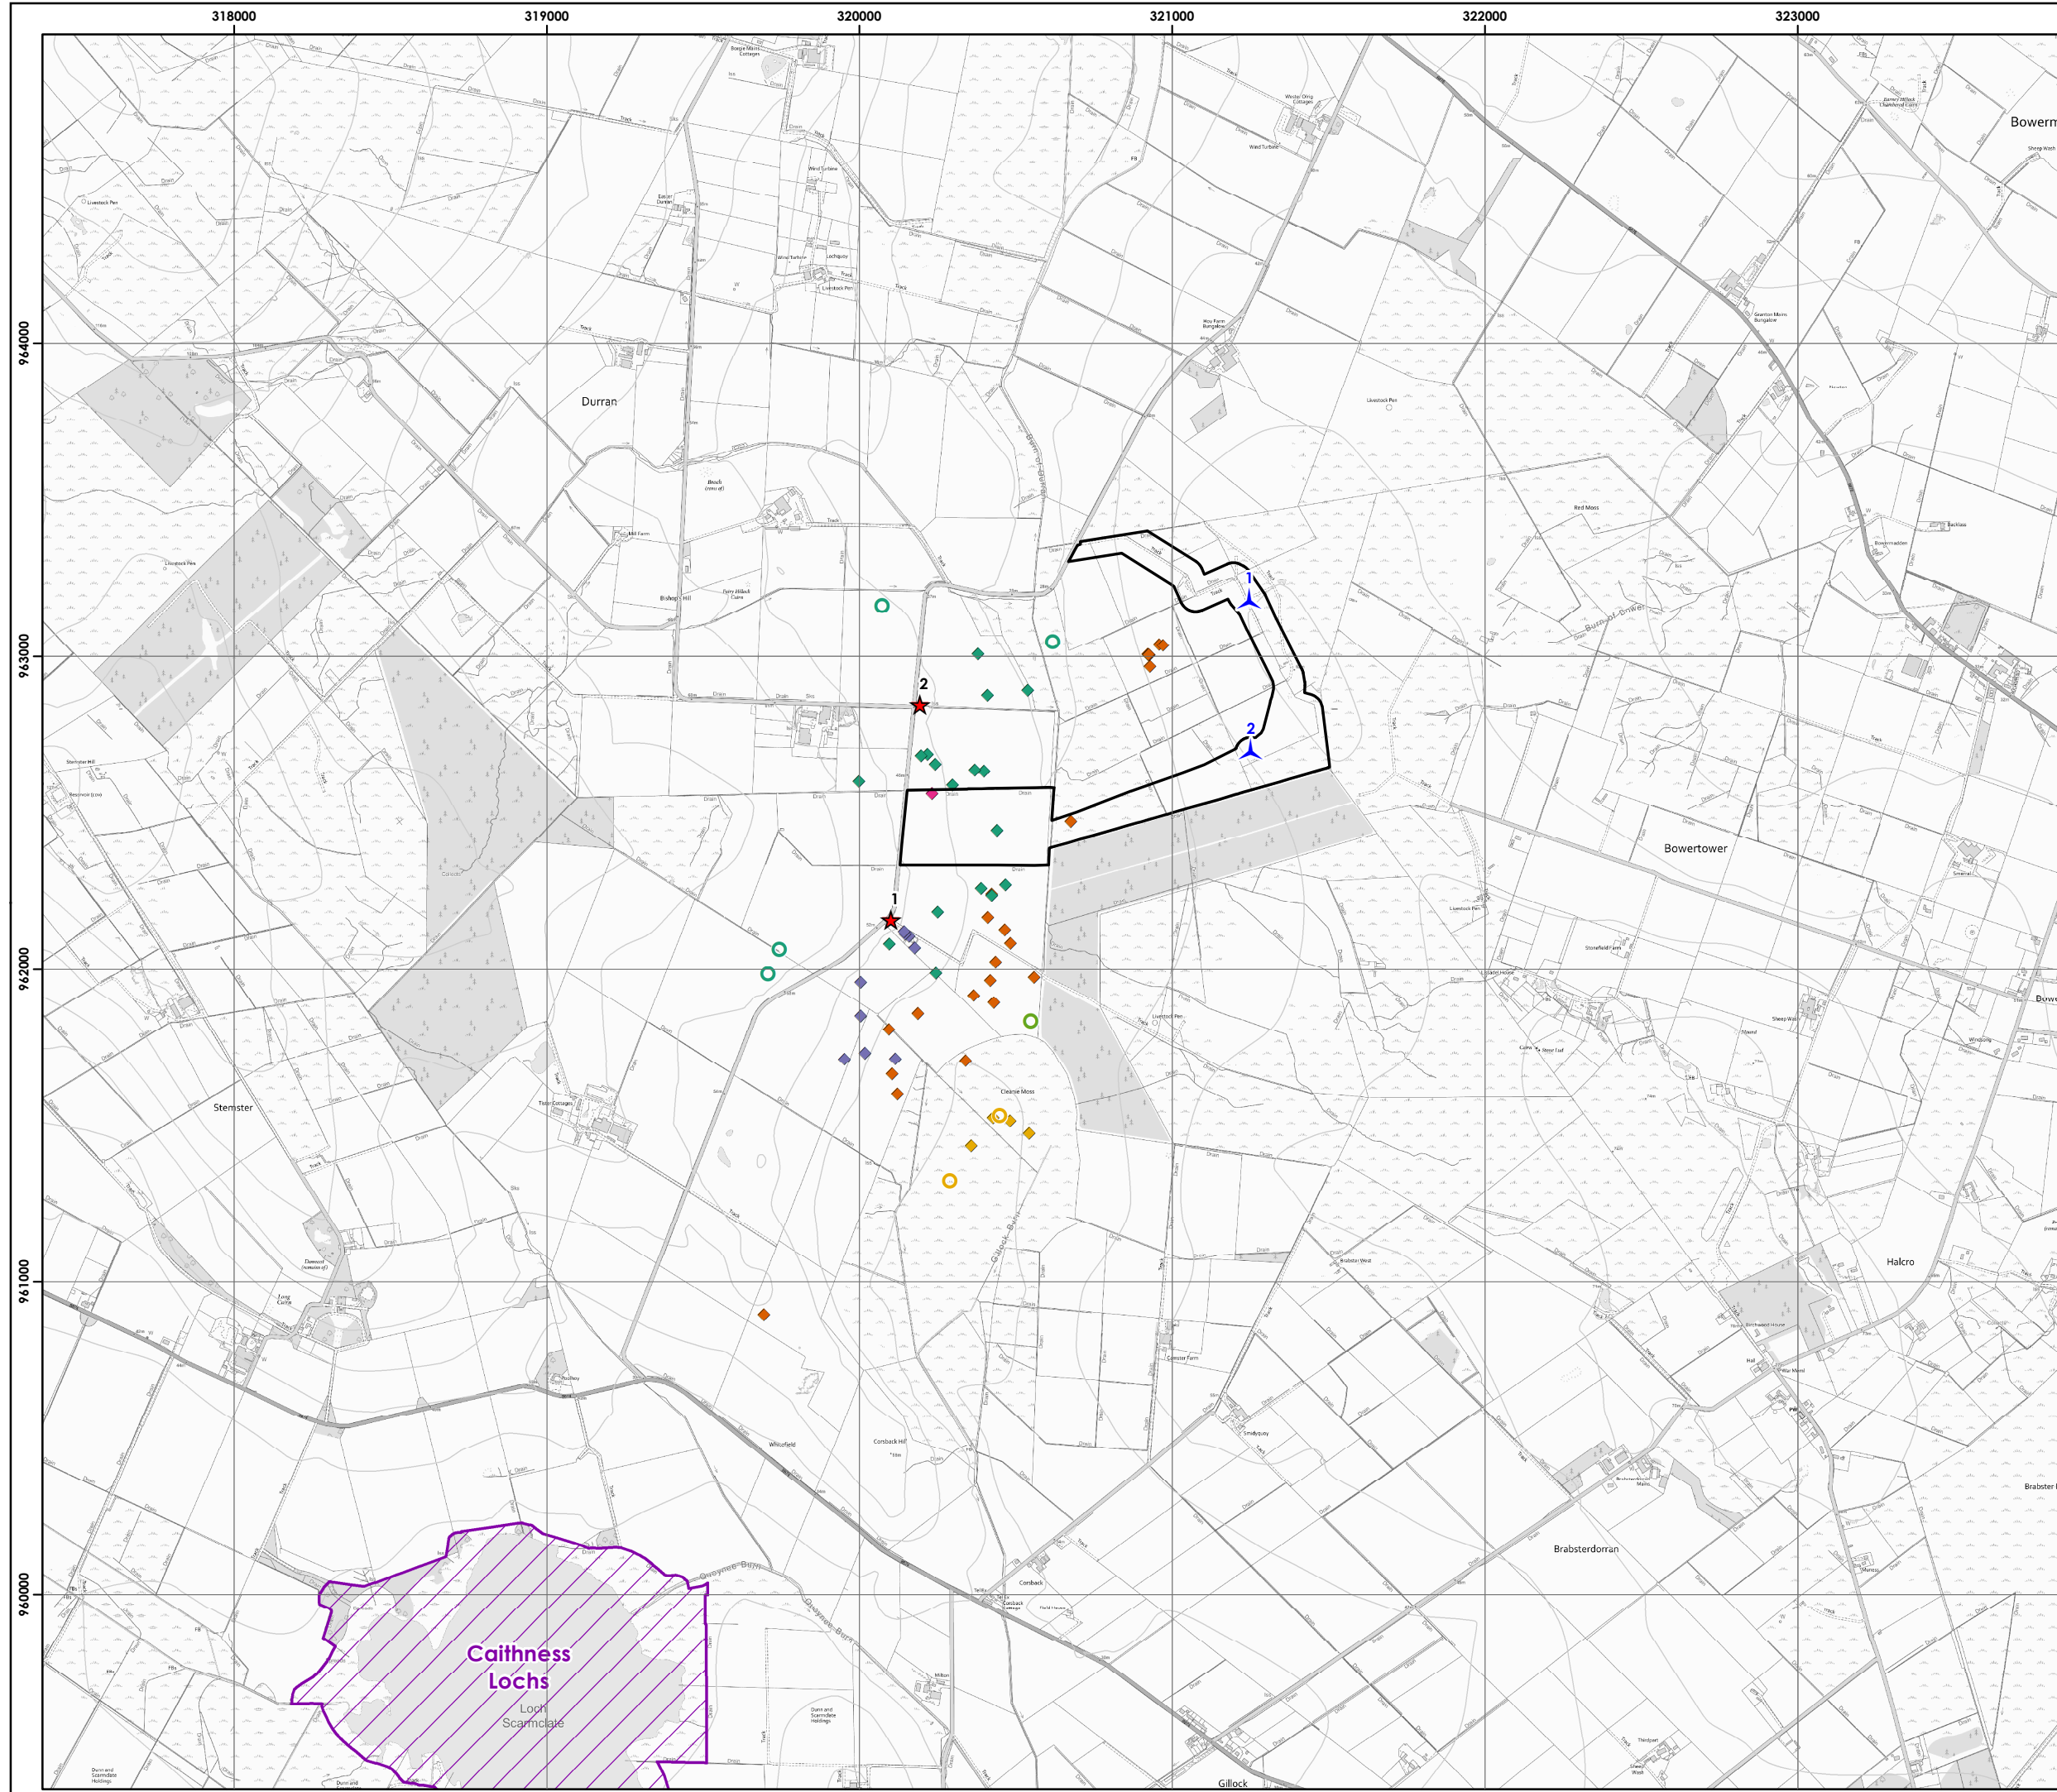

Swarclett Wind Farm

Figure 7-1-18
VP Registrations
Other species
September 2019-August 2023

Key

- Site boundary
 - Proposed Turbine
 - Vantage Point
 - Special Protection Area
- Target species registrations

- Curlew
- Lapwing
- Oystercatcher
- Peregrine
- Redshank
- Snipe

Point Registrations

- On ground
- Heard only

Scale @ A3:
1:20,000

© Crown copyright 2024. All rights reserved.
Ordnance survey licence number 10031673.