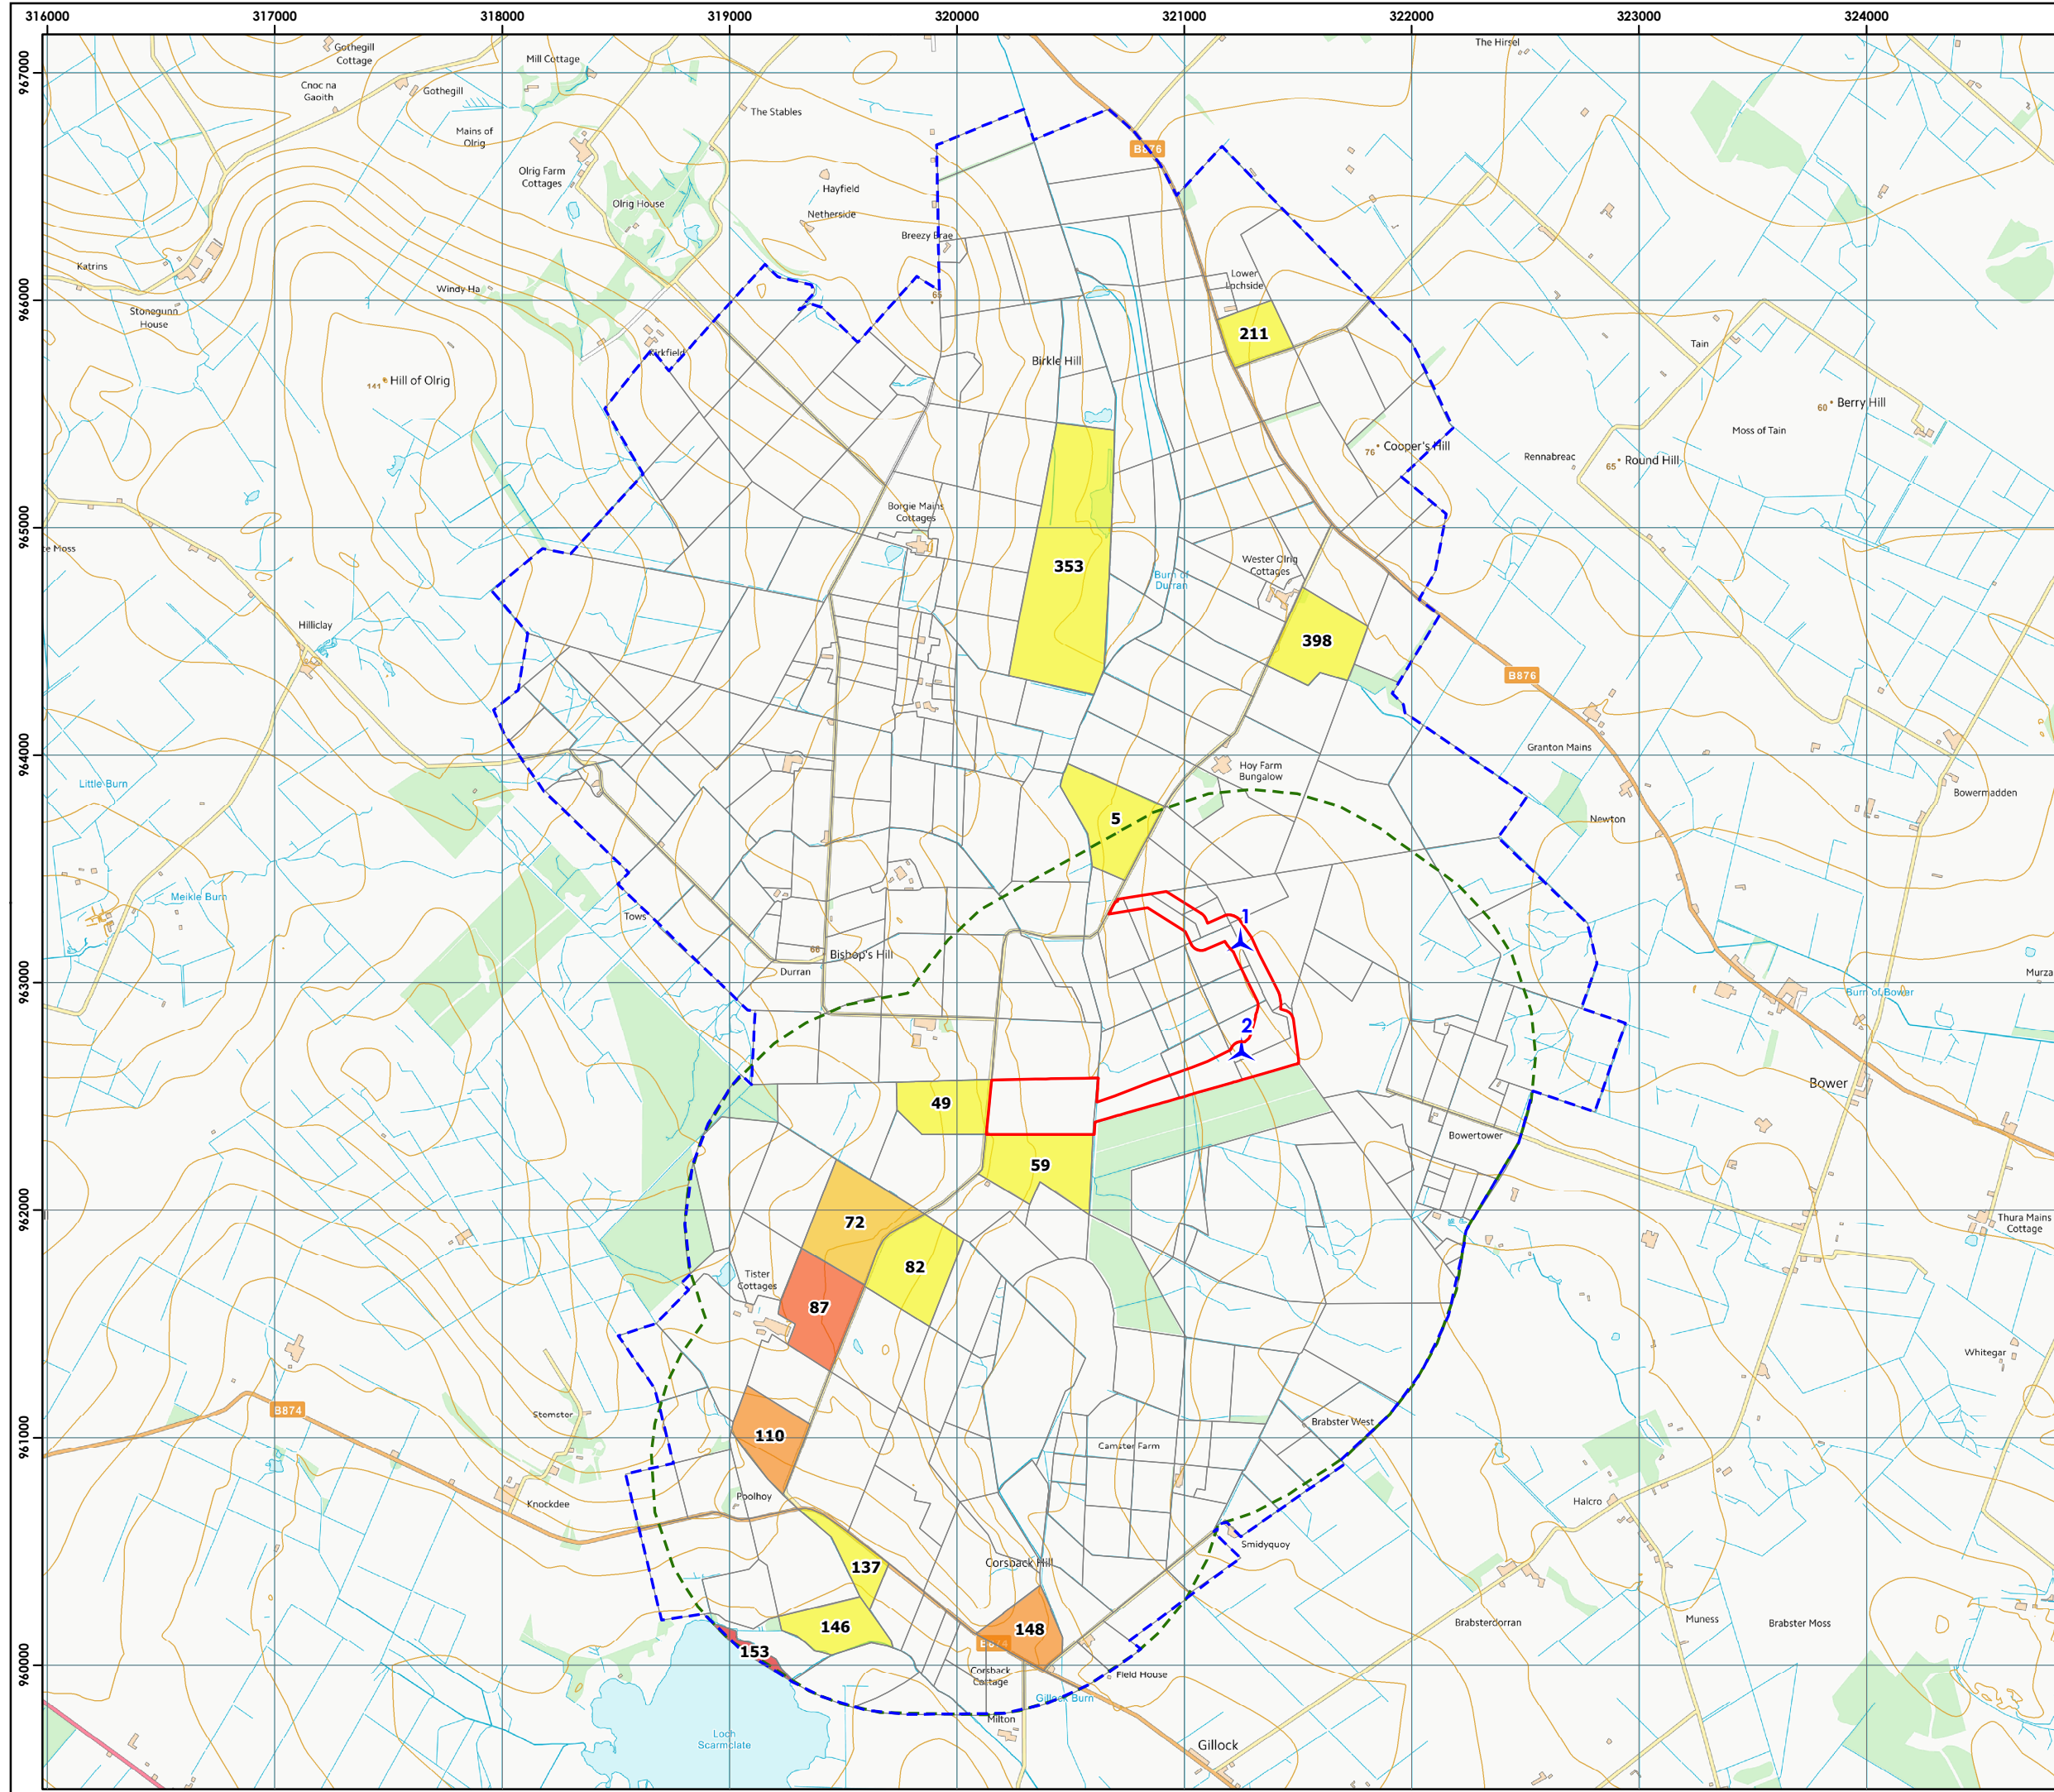

# Swarclett Wind Farm

Figure 7-1-21  
Whooper swan  
Average Field Use

**Key**

- Site boundary
- ▲ Proposed turbine location
- Survey area**
- 2019 - 2020
- 2020 - 2021
- Field (labelled with number where activity present)
- Mean Whooper swan count**
- < 1
- 1 - 2
- 2 - 3
- 3 - 4
- 4 - 5

Scale @ A3:  
1:27,500

© Crown copyright 2023. All rights reserved.  
Ordnance survey licence number 100031673.