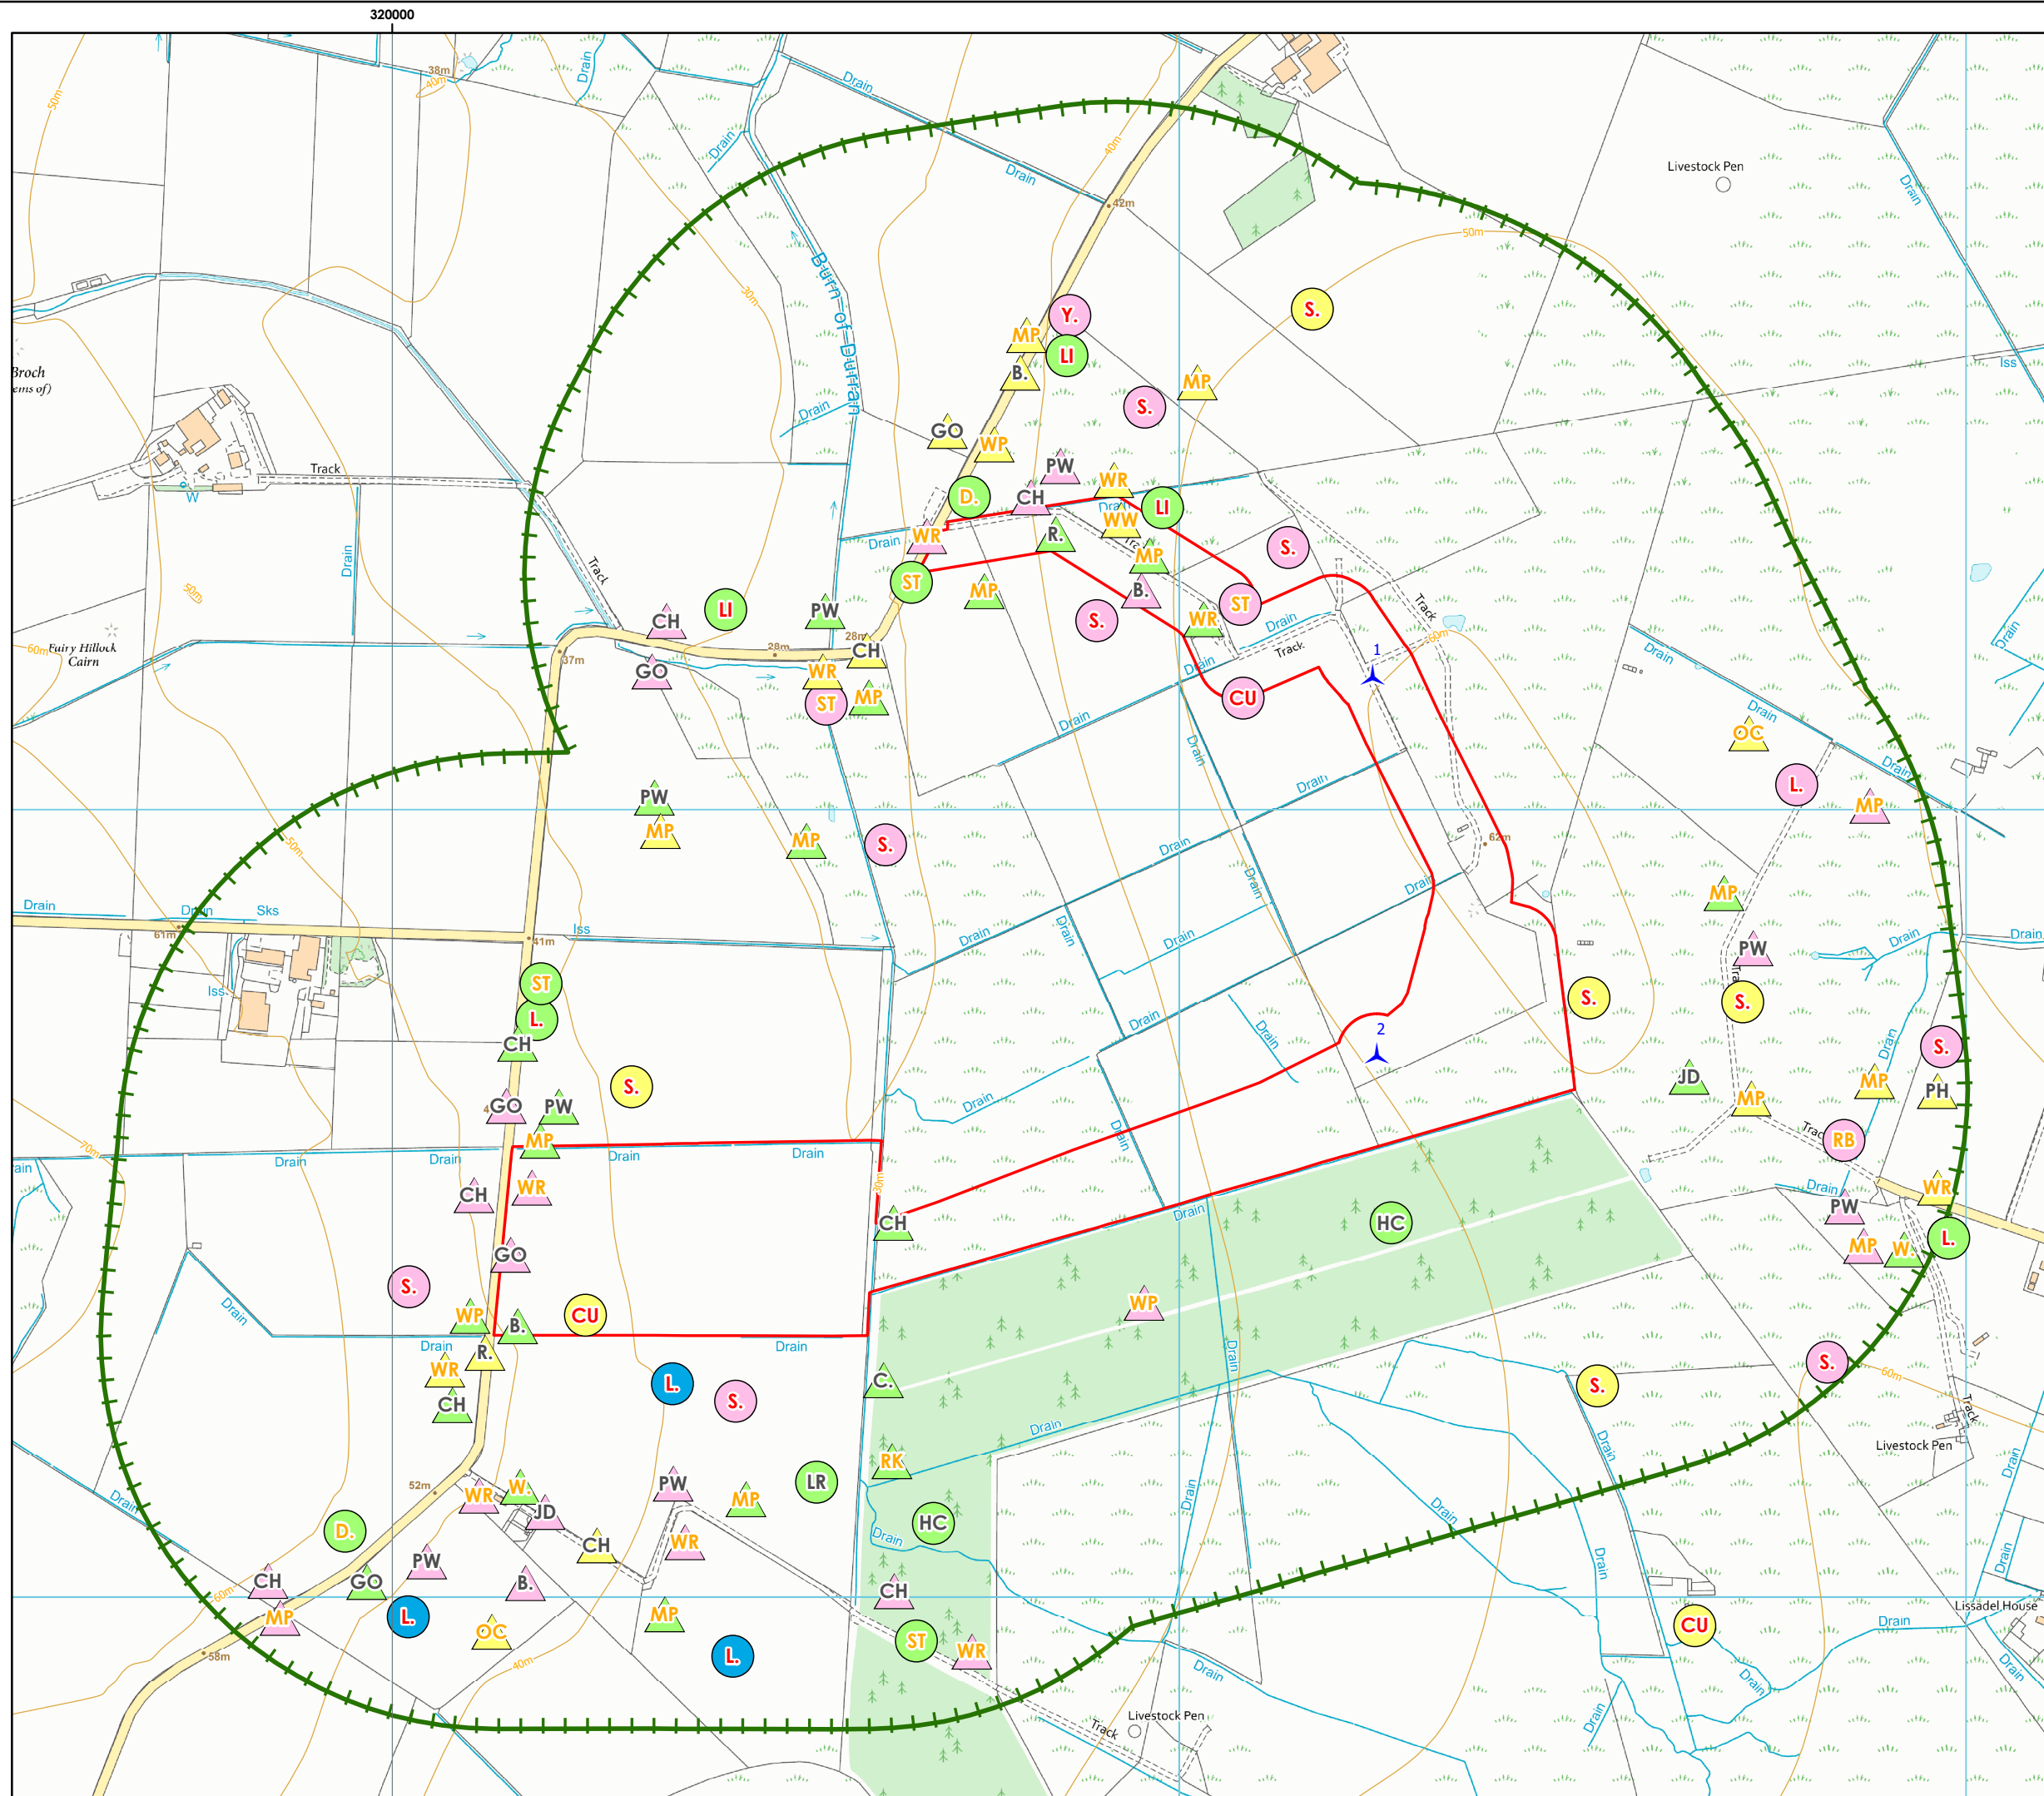

# Swarclett Wind Farm

Figure 7-1-3  
Breeding Bird Survey  
Results 2020

### Key

- Site boundary
- ▲ Proposed turbine
- Survey area
- Category**
- Schedule 1/Annex 1
- Scottish Priority Species
- ▲ Not designated
- Breeding Status**
- Confirmed
- Probable
- Possible
- Non-breeding

Scale @ A3:  
1:8,000

© Crown copyright 2023. All rights reserved.  
Ordnance survey licence number 100031673.