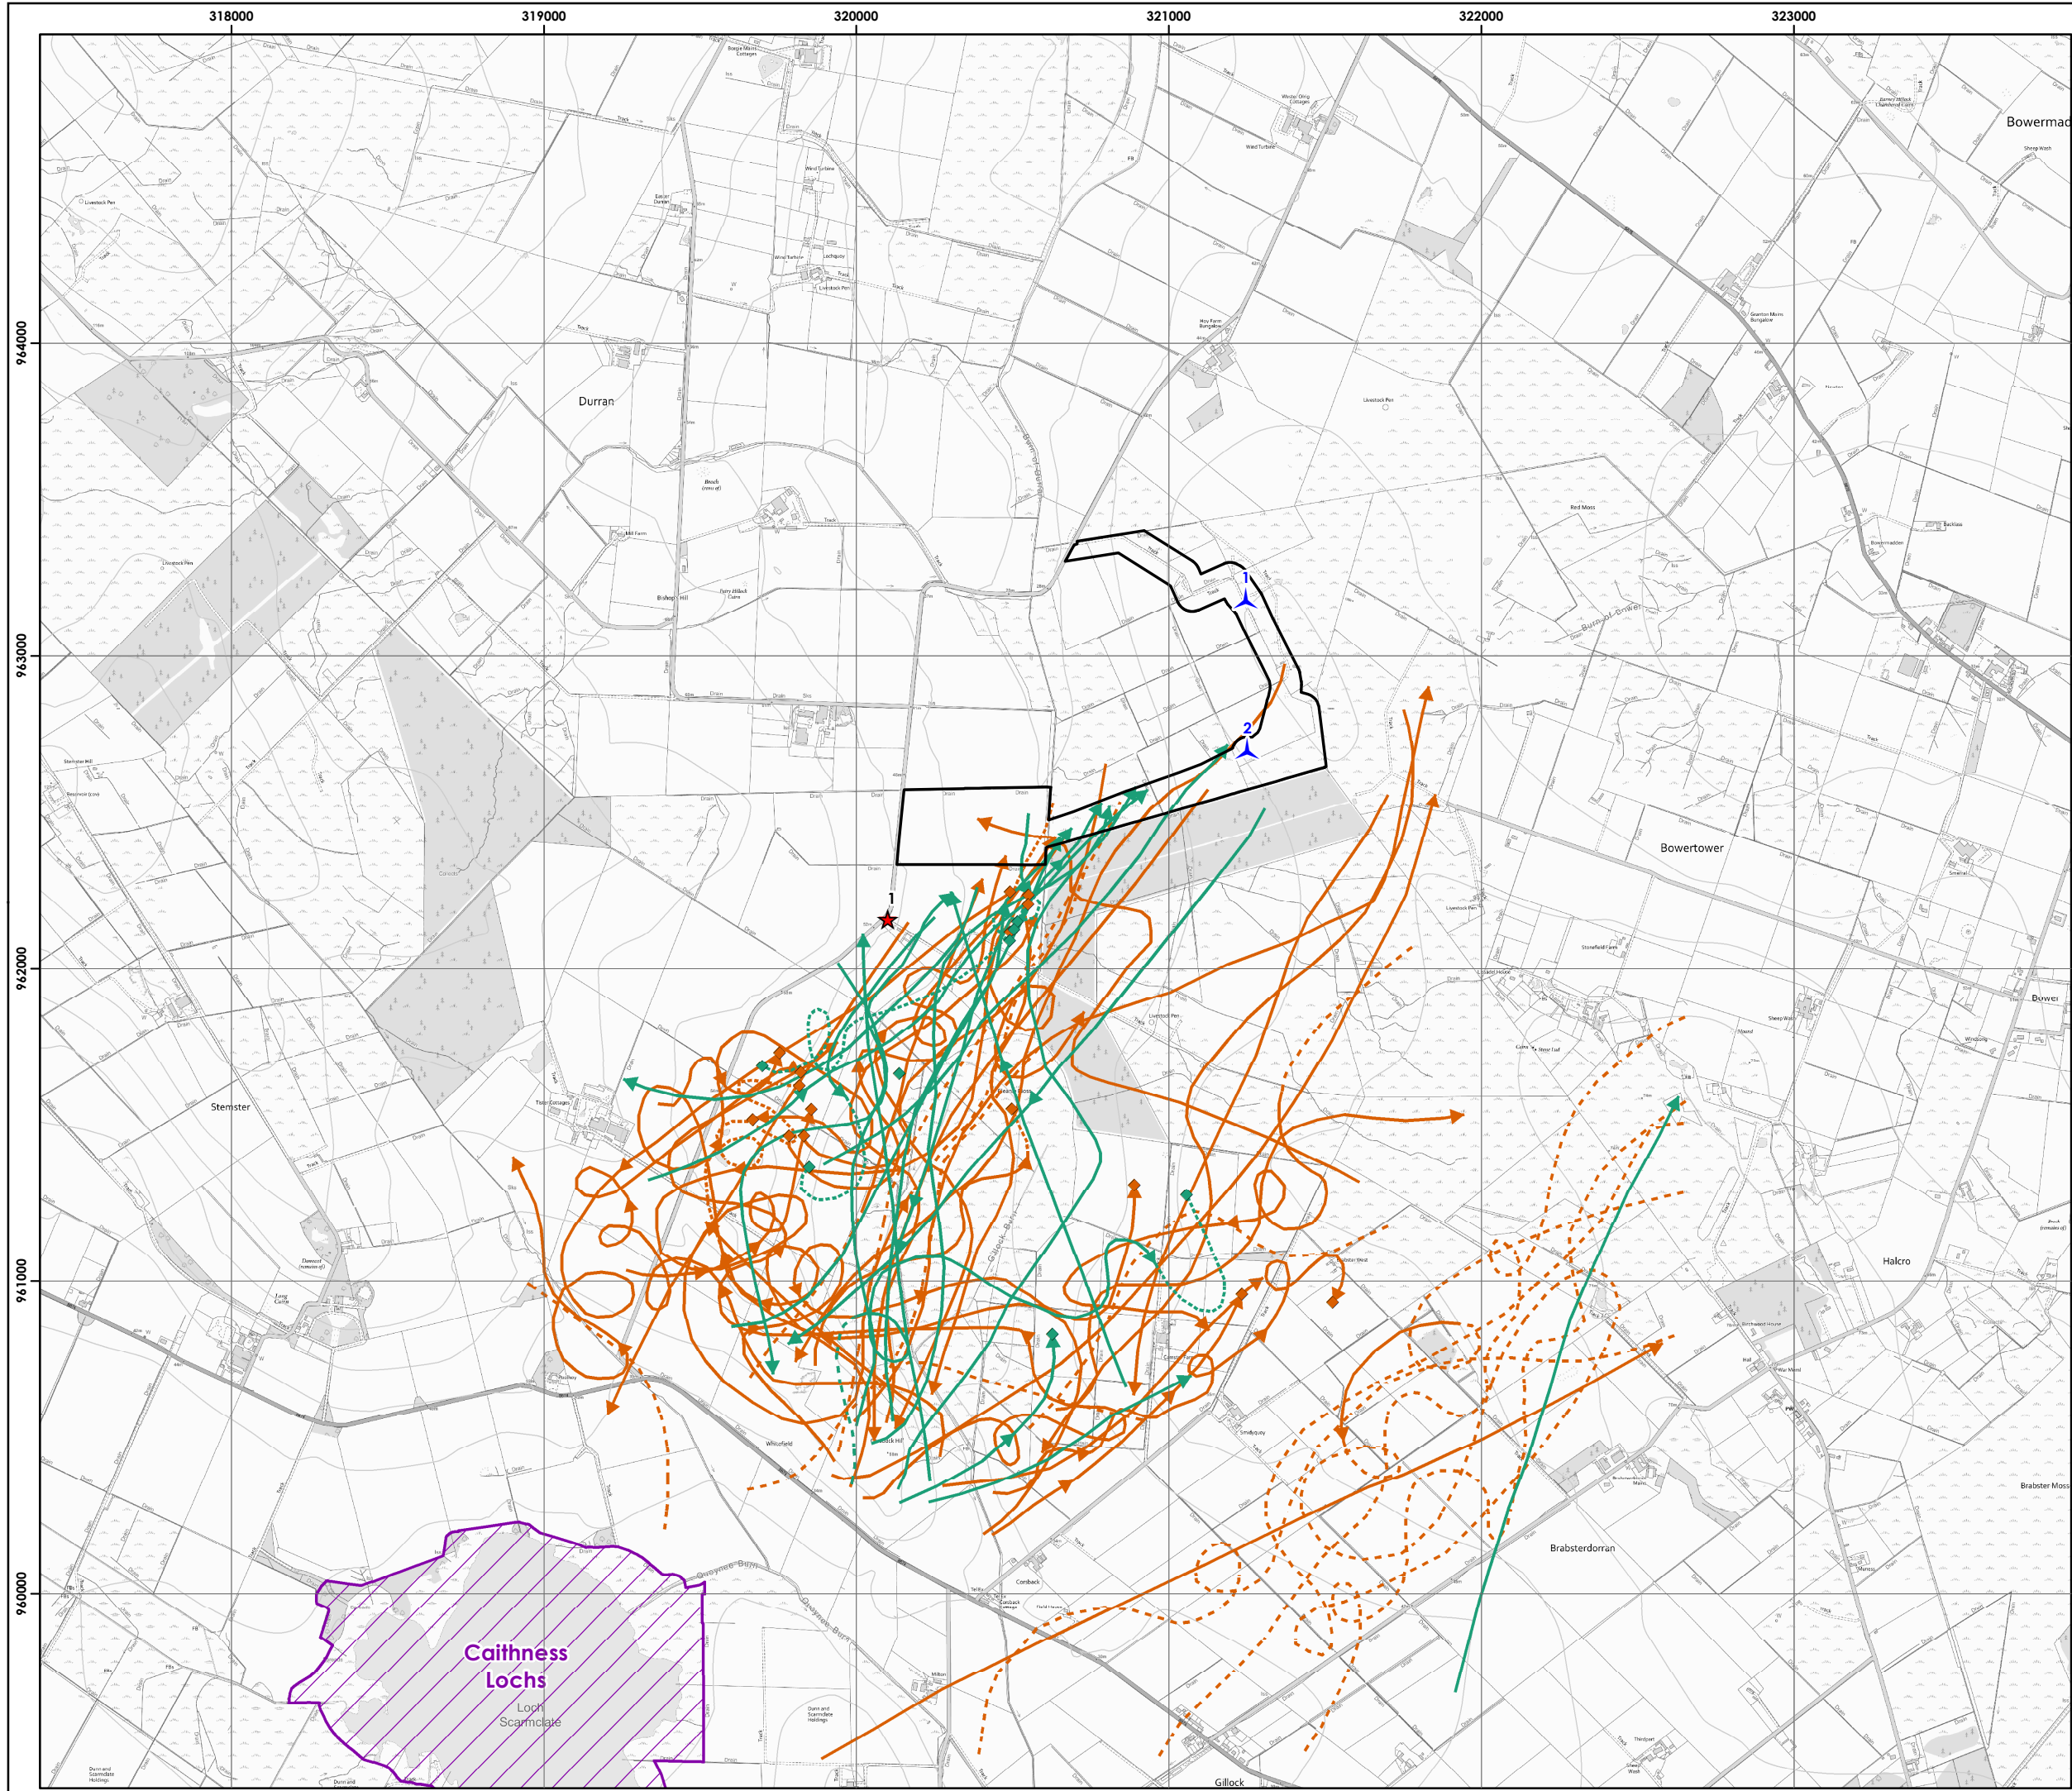

Swarclett Wind Farm

Figure 7-1-7
VP Flight Activity
Mute Swan & Greylag Goose
September 2019 - August 2020

Key

- Site boundary
- Proposed Turbine
- Vantage Point
- Special Protection Area
- Target species registrations
- Mute swan
- Greylag goose
- Height Band
- Below 15m height
- 15 - 160m height
- Above 160m height
- Height Band
- On ground
- Heard only

Scale @ A3:
1:20,000

© Crown copyright 2024. All rights reserved.
Ordnance survey licence number 10031673.